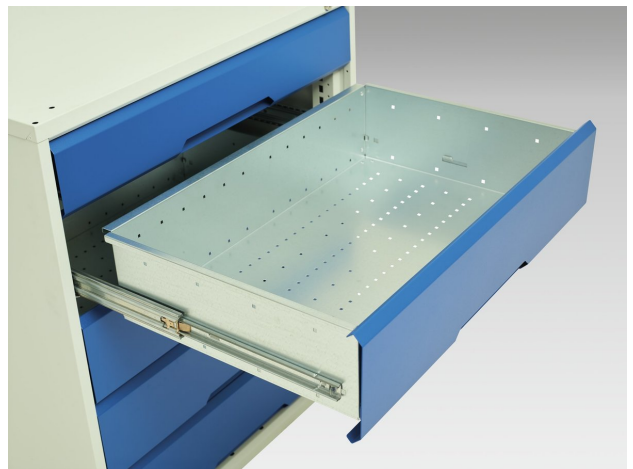

16926454. - verso kitted cupboard

Short Description

verso kitted cupboard with 1 shelf, 3 drawers
WxDxH: 800x550x1000mm

Product Images

Additional Information

Width	800
Depth	550
Height	1000
Customs tariff number	94032080
Product material	Sheet steel
Product surface	Powder coated
Drawer Load Capacity	75 kg
Drawer height 1	100mm
Drawer 1 Internal Dimensions	680mm x 430mm x 75mm
Drawer height 2	125mm
Drawer 2 Internal Dimensions	680mm x 430mm x 100mm
Drawer height 3	175mm
Drawer 3 Internal Dimensions	680mm x 430mm x 150mm
Door type	Plain
Door height 1	925 mm
Number of shelves	1
Shelf Type	Full Depth
Shelf Material	Steel
Shelf Load Capacity	75kg

Product Options

Colour:	Anthracite grey
	Crimson red
	Gentian blue
	Light grey