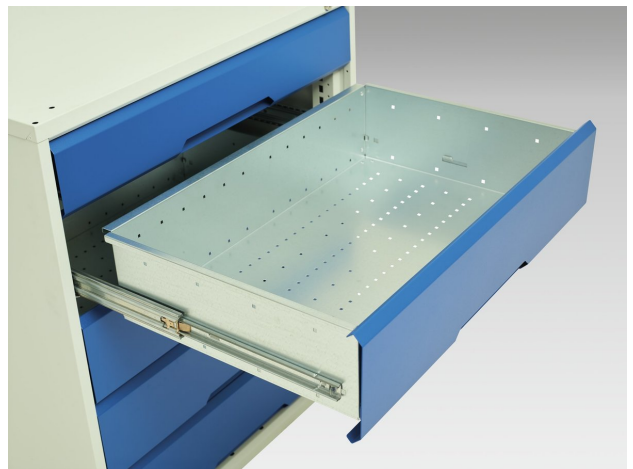

# 16926455. - verso kitted cupboard

## Short Description

verso kitted cupboard with 4 shelves, 2 drawers  
WxDxH: 800x550x2000mm

## Additional Information

---

Width	800
Depth	550
Height	2000
Customs tariff number	94032080
Product material	Sheet steel
Product surface	Powder coated
Drawer Load Capacity	75 kg
Drawer height 1	125mm
Drawer 1 Internal Dimensions	680mm x 430mm x 100mm
Drawer height 2	125mm
Drawer 2 Internal Dimensions	680mm x 430mm x 100mm
Door type	Plain
Door height 1	1925 mm
Number of shelves	4
Shelf Type	Full Depth
Shelf Material	Steel
Shelf Load Capacity	75kg