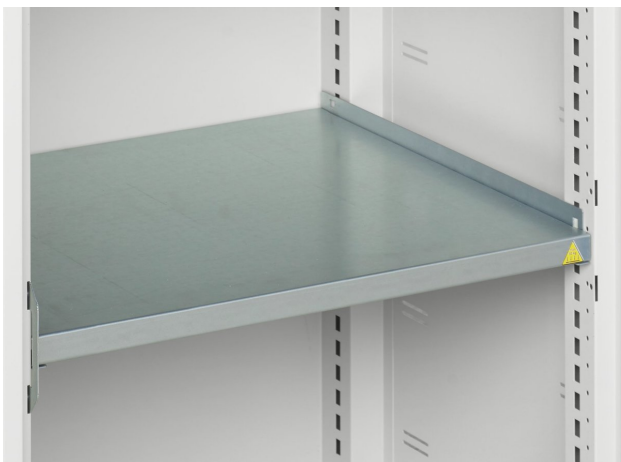

16926456. - verso kitted cupboard

Short Description

verso kitted cupboard with 4 shelves, 3 drawers
WxDxH: 800x550x2000mm

Product Images

Additional Information

Width	800
Depth	550
Height	2000
Customs tariff number	94032080
Product material	Sheet steel
Product surface	Powder coated
Drawer Load Capacity	75 kg
Drawer height 1	100mm
Drawer 1 Internal Dimensions	680mm x 430mm x 75mm
Drawer height 2	125mm
Drawer 2 Internal Dimensions	680mm x 430mm x 100mm
Drawer height 3	175mm
Drawer 3 Internal Dimensions	680mm x 430mm x 150mm
Door type	Plain
Door height 1	1925 mm
Number of shelves	4
Shelf Type	Full Depth
Shelf Material	Steel
Shelf Load Capacity	75kg

Product Options

Colour:	Anthracite grey
	Crimson red
	Gentian blue
	Light grey