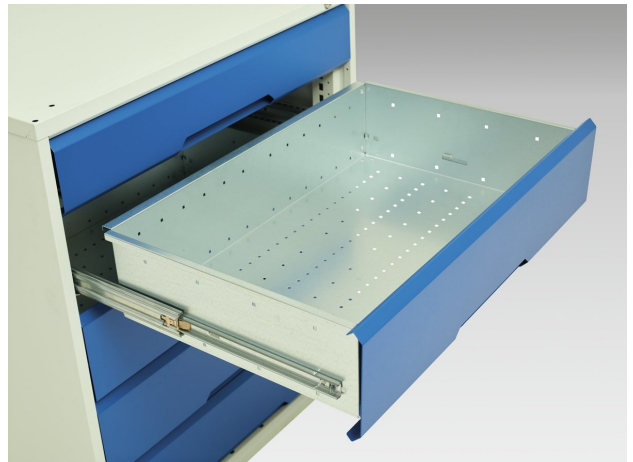

16926456. - verso kitted cupboard

Short Description

verso kitted cupboard with 4 shelves, 3 drawers
WxDxH: 800x550x2000mm

Product Images

Additional Information

Width	800
Depth	550
Height	2000
Customs tariff number	94032080
Product material	Sheet steel
Product surface	Powder coated
Drawer Load Capacity	75 kg
Drawer height 1	100mm
Drawer 1 Internal Dimensions	680mm x 430mm x 75mm
Drawer height 2	125mm
Drawer 2 Internal Dimensions	680mm x 430mm x 100mm
Drawer height 3	175mm
Drawer 3 Internal Dimensions	680mm x 430mm x 150mm
Door type	Plain
Door height 1	1925 mm
Number of shelves	4
Shelf Type	Full Depth
Shelf Material	Steel
Shelf Load Capacity	75kg

Product Options

Colour:	Anthracite grey
	Crimson red
	Gentian blue
	Light grey