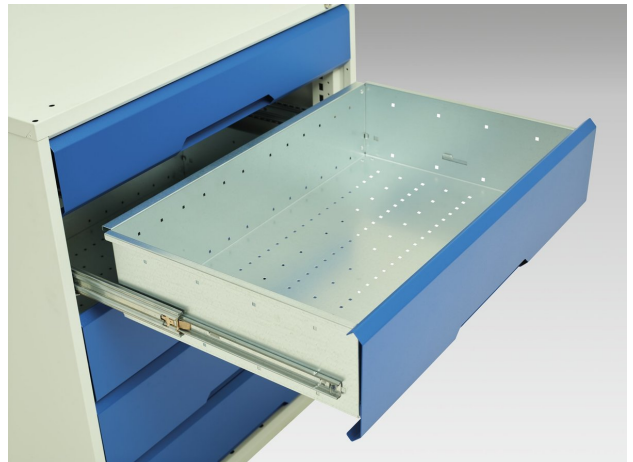

16926457. - verso kitted cupboard

Short Description

verso kitted cupboard with 3 shelves, 4 drawers

WxDxH: 800x550x2000mm

Product Images

Additional Information

Width	800
Depth	550
Height	2000
Customs tariff number	94032080
Product material	Sheet steel
Product surface	Powder coated
Drawer Load Capacity	75 kg
Drawer height 1	100mm
Drawer 1 Internal Dimensions	680mm x 430mm x 75mm
Drawer height 2	125mm
Drawer 2 Internal Dimensions	680mm x 430mm x 100mm
Drawer height 3	125mm
Drawer 3 Internal Dimensions	680mm x 430mm x 100mm
Drawer height 4	175mm
Drawer 4 Internal Dimensions	680mm x 430mm x 150mm
Door type	Plain
Door height 1	1925 mm
Number of shelves	3
Shelf Type	Full Depth
Shelf Material	Steel
Shelf Load Capacity	75kg

Product Options

Colour:	Anthracite grey
	Crimson red
	Gentian blue
	Light grey