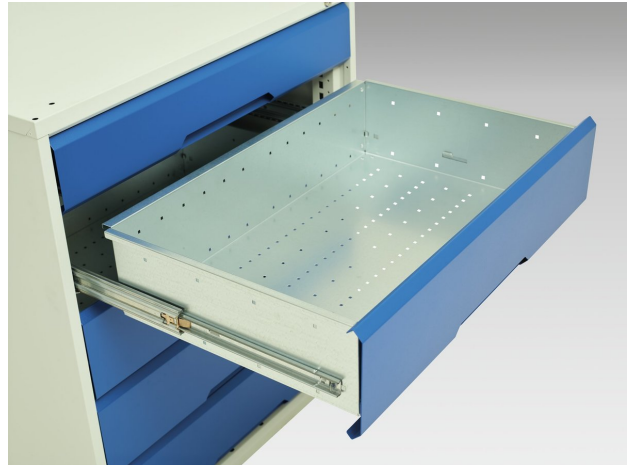

# 16926458. - verso kitted cupboard

## Short Description

verso kitted cupboard with 3 shelves, 8 drawers  
WxDxH: 800x550x2000mm

## Additional Information

Width	800
Depth	550
Height	2000
Customs tariff number	94032080
Product material	Sheet steel
Product surface	Powder coated
Drawer Load Capacity	75 kg
Drawer height 1	100mm
Drawer 1 Internal Dimensions	680mm x 430mm x 75mm
Drawer height 2	100mm
Drawer 2 Internal Dimensions	680mm x 430mm x 75mm
Drawer height 3	125mm
Drawer 3 Internal Dimensions	680mm x 430mm x 100mm
Drawer height 4	125mm
Drawer 4 Internal Dimensions	680mm x 430mm x 100mm
Drawer height 5	125mm
Drawer 5 Internal Dimensions	680mm x 430mm x 100mm
Drawer height 6	125mm
Drawer 6 Internal Dimensions	680mm x 430mm x 100mm
Drawer height 7	175mm
Drawer 7 Internal Dimensions	680mm x 430mm x 150mm
Drawer height 8	175mm
Drawer 8 Internal Dimensions	680mm x 430mm x 150mm
Door type	Plain
Door height 1	1925 mm
Number of shelves	3

Shelf Type	Full Depth
Shelf Material	Steel
Shelf Load Capacity	75kg