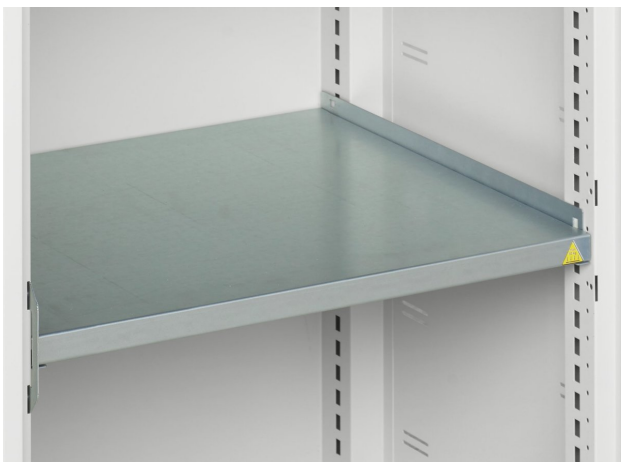

16926552. - verso kitted cupboard

Short Description

verso kitted cupboard with 2 shelves, 1 drawer

WxDxH: 1050x550x1000mm

Product Images

Additional Information

Width	1050
Depth	550
Height	1000
Customs tariff number	94032080
Product material	Sheet steel
Product surface	Powder coated
Drawer Load Capacity	75 kg
Drawer height 1	125mm
Drawer 1 Internal Dimensions	930mm x 430mm x 100mm
Door type	Plain
Door height 1	925 mm
Number of shelves	2
Shelf Type	Full Depth
Shelf Material	Steel
Shelf Load Capacity	75kg

Product Options

Colour:	Anthracite grey
	Crimson red
	Gentian blue
	Light grey