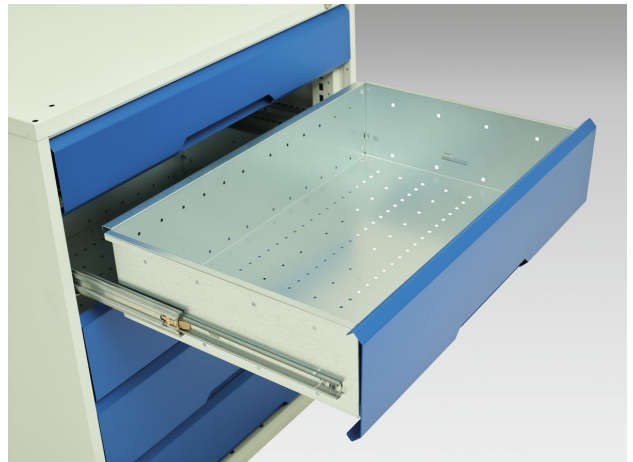

16926552. - verso kitted cupboard

Short Description

verso kitted cupboard with 2 shelves, 1 drawer

WxDxH: 1050x550x1000mm

Product Images

Additional Information

Width	1050
Depth	550
Height	1000
Customs tariff number	94032080
Product material	Sheet steel
Product surface	Powder coated
Drawer Load Capacity	75 kg
Drawer height 1	125mm
Drawer 1 Internal Dimensions	930mm x 430mm x 100mm
Door type	Plain
Door height 1	925 mm
Number of shelves	2
Shelf Type	Full Depth
Shelf Material	Steel
Shelf Load Capacity	75kg

Product Options

Colour:	Anthracite grey
	Crimson red
	Gentian blue
	Light grey