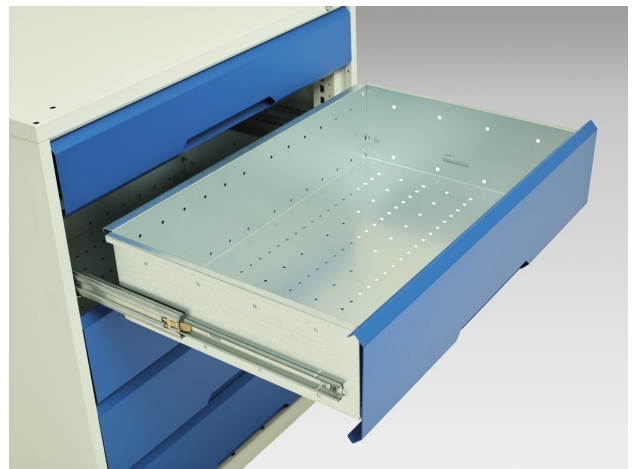

# 16926553. - verso kitted cupboard

## Short Description

verso kitted cupboard with 1 shelf, 2 drawers  
WxDxH: 1050x550x1000mm

## Additional Information

---

Width	1050
Depth	550
Height	1000
Customs tariff number	94032080
Product material	Sheet steel
Product surface	Powder coated
Drawer Load Capacity	75 kg
Drawer height 1	100mm
Drawer 1 Internal Dimensions	930mm x 430mm x 75mm
Drawer height 2	125mm
Drawer 2 Internal Dimensions	930mm x 430mm x 100mm
Door type	Plain
Door height 1	925 mm
Number of shelves	1
Shelf Type	Full Depth
Shelf Material	Steel
Shelf Load Capacity	75kg