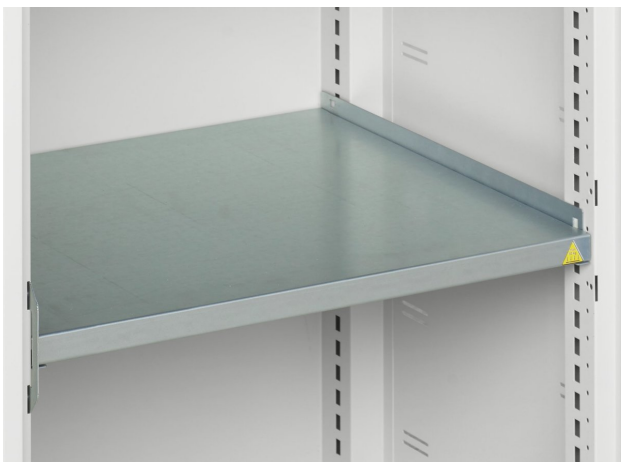

16926554. - verso kitted cupboard

Short Description

verso kitted cupboard with 1 shelf, 3 drawers

WxDxH: 1050x550x1000mm

Product Images

Additional Information

Width	1050
Depth	550
Height	1000
Customs tariff number	94032080
Product material	Sheet steel
Product surface	Powder coated
Drawer Load Capacity	75 kg
Drawer height 1	100mm
Drawer 1 Internal Dimensions	930mm x 430mm x 75mm
Drawer height 2	125mm
Drawer 2 Internal Dimensions	930mm x 430mm x 100mm
Drawer height 3	175mm
Drawer 3 Internal Dimensions	930mm x 430mm x 150mm
Door type	Plain
Door height 1	925 mm
Number of shelves	1
Shelf Type	Full Depth
Shelf Material	Steel
Shelf Load Capacity	75kg

Product Options

Colour:	Anthracite grey
	Crimson red
	Gentian blue
	Light grey