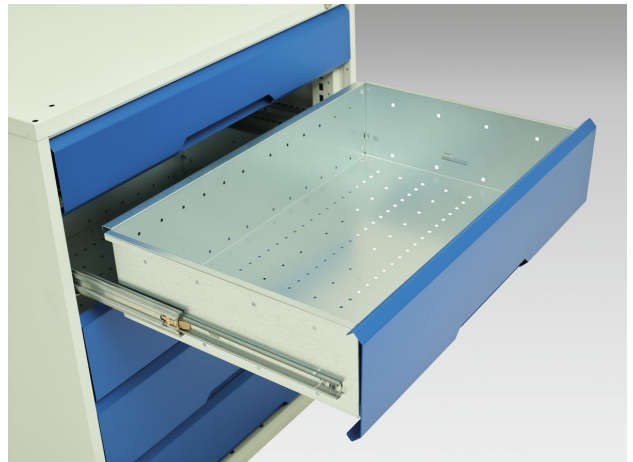

16926554. - verso kitted cupboard

Short Description

verso kitted cupboard with 1 shelf, 3 drawers

WxDxH: 1050x550x1000mm

Product Images

Additional Information

Width	1050
Depth	550
Height	1000
Customs tariff number	94032080
Product material	Sheet steel
Product surface	Powder coated
Drawer Load Capacity	75 kg
Drawer height 1	100mm
Drawer 1 Internal Dimensions	930mm x 430mm x 75mm
Drawer height 2	125mm
Drawer 2 Internal Dimensions	930mm x 430mm x 100mm
Drawer height 3	175mm
Drawer 3 Internal Dimensions	930mm x 430mm x 150mm
Door type	Plain
Door height 1	925 mm
Number of shelves	1
Shelf Type	Full Depth
Shelf Material	Steel
Shelf Load Capacity	75kg

Product Options

Colour:	Anthracite grey
	Crimson red
	Gentian blue
	Light grey