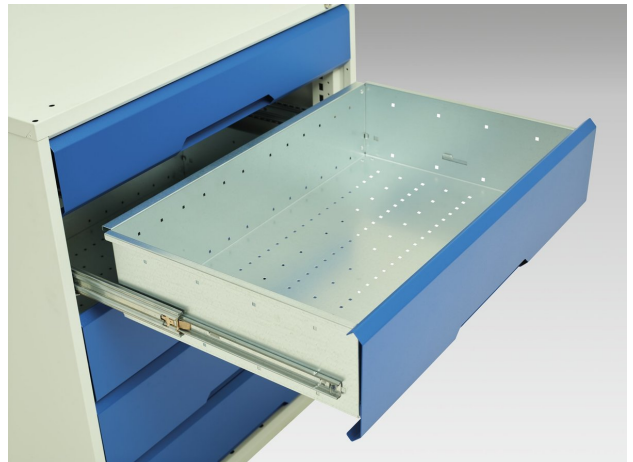

16926570. - verso kitted cupboard

Short Description

verso kitted cupboard with 2 shelves, 1 drw, backpnl, worktop
WxDxH: 1050x550x2000mm

Product Images

Additional Information

Width	1050
Depth	550
Height	2000
Customs tariff number	94032080
Product material	Sheet steel
Product surface	Powder coated
Drawer Load Capacity	75 kg
Drawer height 1	175mm
Drawer 1 Internal Dimensions	930mm x 430mm x 150mm
Door type	Plain
Door height 1	1925 mm
Number of shelves	2
Shelf Type	Full Depth
Shelf Material	Steel
Shelf Load Capacity	75kg

Product Options

Colour:	Anthracite grey
	Crimson red
	Gentian blue
	Light grey