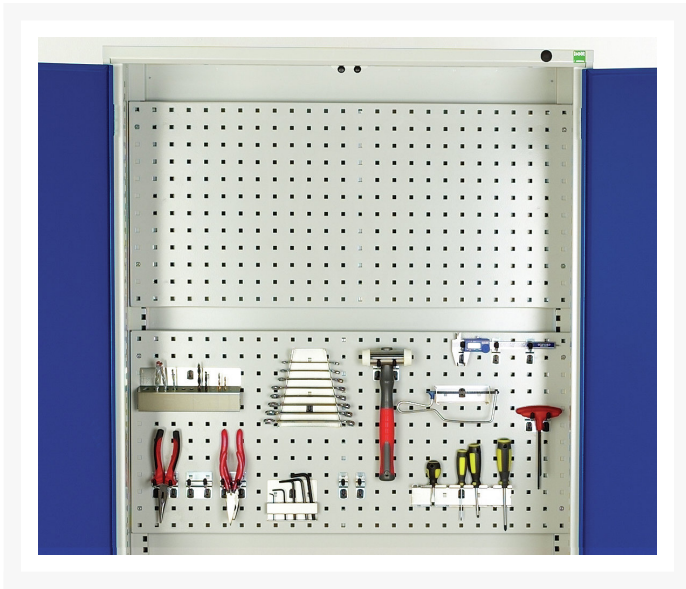

16926570. - verso kitted cupboard

Short Description

verso kitted cupboard with 2 shelves, 1 drw, backpnl, worktop
WxDxH: 1050x550x2000mm

Product Images

Additional Information

Width	1050
Depth	550
Height	2000
Customs tariff number	94032080
Product material	Sheet steel
Product surface	Powder coated
Drawer Load Capacity	75 kg
Drawer height 1	175mm
Drawer 1 Internal Dimensions	930mm x 430mm x 150mm
Door type	Plain
Door height 1	1925 mm
Number of shelves	2
Shelf Type	Full Depth
Shelf Material	Steel
Shelf Load Capacity	75kg

Product Options

Colour:	Anthracite grey
	Crimson red
	Gentian blue
	Light grey