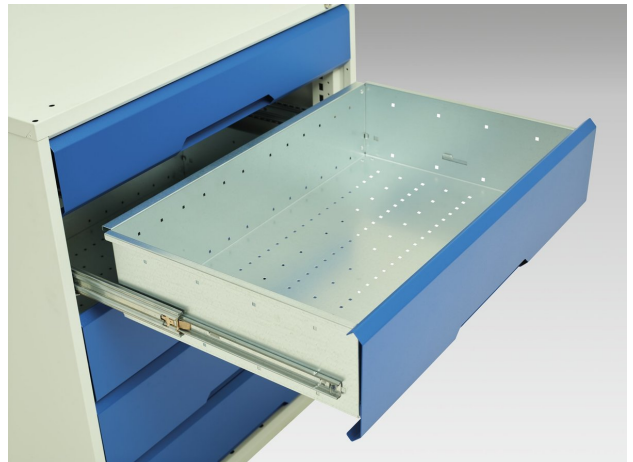

# 16926571. - verso kitted cupboard

## Short Description

verso kitted cupboard with 1 shelf, 2 drw, backpnls, worktop  
WxDxH: 1050x550x2000mm

## Additional Information

---

Width	1050
Depth	550
Height	2000
Customs tariff number	94032080
Product material	Sheet steel
Product surface	Powder coated
Drawer Load Capacity	75 kg
Drawer height 1	125mm
Drawer 1 Internal Dimensions	930mm x 430mm x 100mm
Drawer height 2	125mm
Drawer 2 Internal Dimensions	930mm x 430mm x 100mm
Door type	Plain
Door height 1	1925 mm
Number of shelves	1
Shelf Type	Full Depth
Shelf Material	Steel
Shelf Load Capacity	75kg