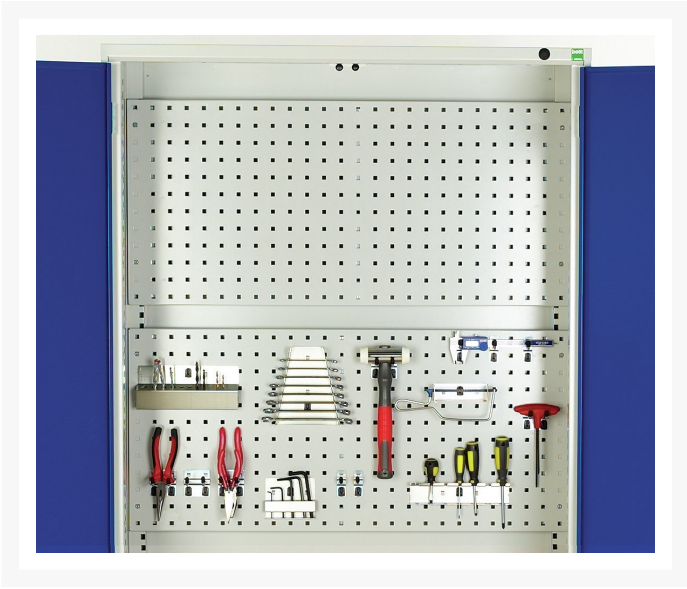

# 16926571. - verso kitted cupboard

## Short Description

verso kitted cupboard with 1 shelf, 2 drw, backpnls, worktop  
WxDxH: 1050x550x2000mm

## Additional Information

---

Width	1050
Depth	550
Height	2000
Customs tariff number	94032080
Product material	Sheet steel
Product surface	Powder coated
Drawer Load Capacity	75 kg
Drawer height 1	125mm
Drawer 1 Internal Dimensions	930mm x 430mm x 100mm
Drawer height 2	125mm
Drawer 2 Internal Dimensions	930mm x 430mm x 100mm
Door type	Plain
Door height 1	1925 mm
Number of shelves	1
Shelf Type	Full Depth
Shelf Material	Steel
Shelf Load Capacity	75kg