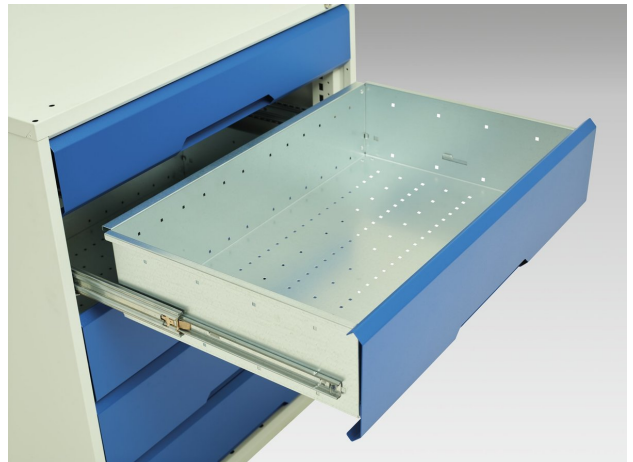

16926574. - verso kitted cupboard

Short Description

verso kitted cupboard with 4 shelves, 2 drawers
WxDxH: 1050x550x2000mm

Product Images

Additional Information

Width	1050
Depth	550
Height	2000
Customs tariff number	94032080
Product material	Sheet steel
Product surface	Powder coated
Drawer Load Capacity	75 kg
Drawer height 1	125mm
Drawer 1 Internal Dimensions	930mm x 430mm x 100mm
Drawer height 2	125mm
Drawer 2 Internal Dimensions	930mm x 430mm x 100mm
Door type	Plain
Door height 1	1925 mm
Number of shelves	4
Shelf Type	Full Depth
Shelf Material	Steel
Shelf Load Capacity	75kg

Product Options

Colour:	Anthracite grey
	Crimson red
	Gentian blue
	Light grey