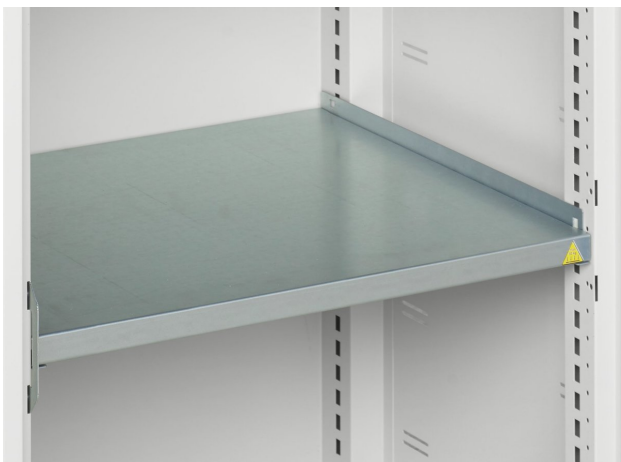

16926575. - verso kitted cupboard

Short Description

verso kitted cupboard with 4 shelves, 3 drawers
WxDxH: 1050x550x2000mm

Product Images

Additional Information

Width	1050
Depth	550
Height	2000
Customs tariff number	94032080
Product material	Sheet steel
Product surface	Powder coated
Drawer Load Capacity	75 kg
Drawer height 1	100mm
Drawer 1 Internal Dimensions	930mm x 430mm x 75mm
Drawer height 2	125mm
Drawer 2 Internal Dimensions	930mm x 430mm x 100mm
Drawer height 3	175mm
Drawer 3 Internal Dimensions	930mm x 430mm x 150mm
Door type	Plain
Door height 1	1925 mm
Number of shelves	4
Shelf Type	Full Depth
Shelf Material	Steel
Shelf Load Capacity	75kg

Product Options

Colour:	Anthracite grey
	Crimson red
	Gentian blue
	Light grey