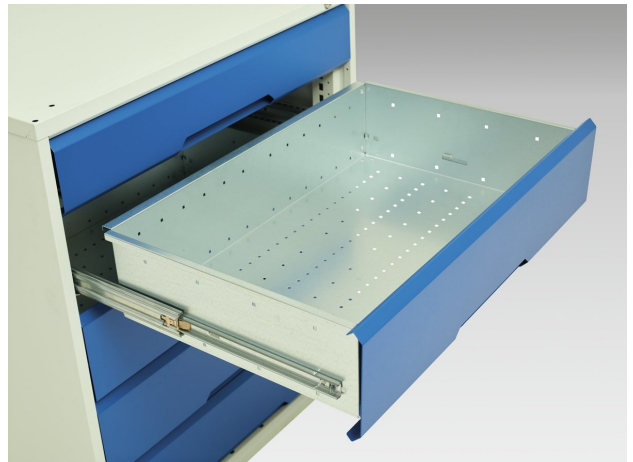

16926575. - verso kitted cupboard

Short Description

verso kitted cupboard with 4 shelves, 3 drawers
WxDxH: 1050x550x2000mm

Product Images

Additional Information

Width	1050
Depth	550
Height	2000
Customs tariff number	94032080
Product material	Sheet steel
Product surface	Powder coated
Drawer Load Capacity	75 kg
Drawer height 1	100mm
Drawer 1 Internal Dimensions	930mm x 430mm x 75mm
Drawer height 2	125mm
Drawer 2 Internal Dimensions	930mm x 430mm x 100mm
Drawer height 3	175mm
Drawer 3 Internal Dimensions	930mm x 430mm x 150mm
Door type	Plain
Door height 1	1925 mm
Number of shelves	4
Shelf Type	Full Depth
Shelf Material	Steel
Shelf Load Capacity	75kg

Product Options

Colour:	Anthracite grey
	Crimson red
	Gentian blue
	Light grey