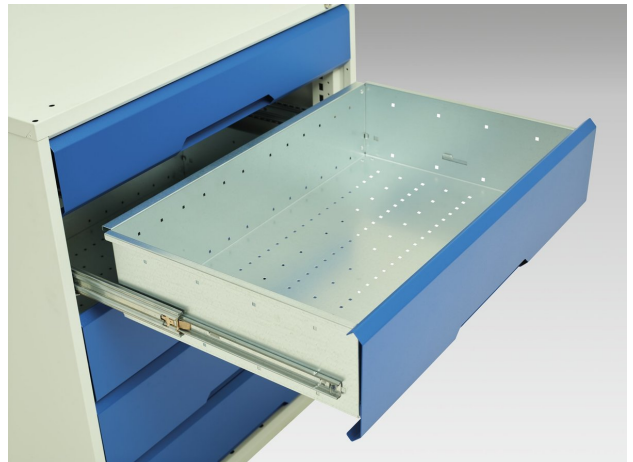

16926576. - verso kitted cupboard

Short Description

verso kitted cupboard with 3 shelves, 4 drawers
WxDxH: 1050x550x2000mm

Product Images

Additional Information

Width	1050
Depth	550
Height	2000
Customs tariff number	94032080
Product material	Sheet steel
Product surface	Powder coated
Drawer Load Capacity	75 kg
Drawer height 1	100mm
Drawer 1 Internal Dimensions	930mm x 430mm x 75mm
Drawer height 2	125mm
Drawer 2 Internal Dimensions	930mm x 430mm x 100mm
Drawer height 3	125mm
Drawer 3 Internal Dimensions	930mm x 430mm x 100mm
Drawer height 4	175mm
Drawer 4 Internal Dimensions	930mm x 430mm x 150mm
Door type	Plain
Door height 1	1925 mm
Number of shelves	3
Shelf Type	Full Depth
Shelf Material	Steel
Shelf Load Capacity	75kg

Product Options

Colour:	Anthracite grey
	Crimson red
	Gentian blue
	Light grey