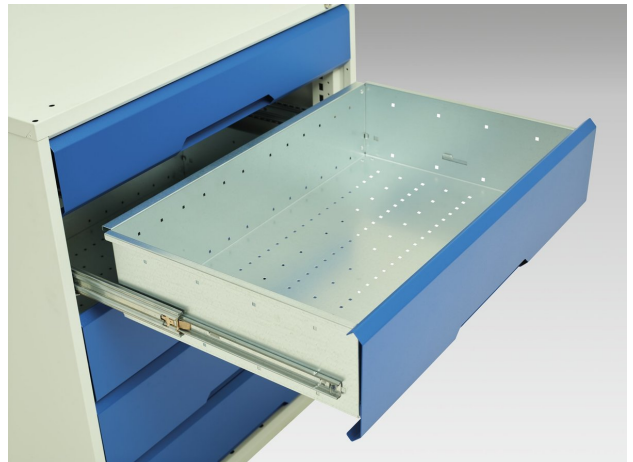

16926577. - verso kitted cupboard

Short Description

verso kitted cupboard with 3 shelves, 8 drawers
WxDxH: 1050x550x2000mm

Product Images

Additional Information

Width	1050
Depth	550
Height	2000
Customs tariff number	94032080
Product material	Sheet steel
Product surface	Powder coated
Drawer Load Capacity	75 kg
Drawer height 1	100mm
Drawer 1 Internal Dimensions	930mm x 430mm x 75mm
Drawer height 2	100mm
Drawer 2 Internal Dimensions	930mm x 430mm x 75mm
Drawer height 3	125mm
Drawer 3 Internal Dimensions	930mm x 430mm x 100mm
Drawer height 4	125mm
Drawer 4 Internal Dimensions	930mm x 430mm x 100mm
Drawer height 5	125mm
Drawer 5 Internal Dimensions	930mm x 430mm x 100mm
Drawer height 6	125mm
Drawer 6 Internal Dimensions	930mm x 430mm x 100mm
Drawer height 7	175mm
Drawer 7 Internal Dimensions	930mm x 430mm x 150mm
Drawer height 8	175mm
Drawer 8 Internal Dimensions	930mm x 430mm x 150mm
Door type	Plain
Door height 1	1925 mm
Number of shelves	3

Shelf Type	Full Depth
Shelf Material	Steel
Shelf Load Capacity	75kg

Product Options

Colour:	Anthracite grey
	Crimson red
	Gentian blue
	Light grey