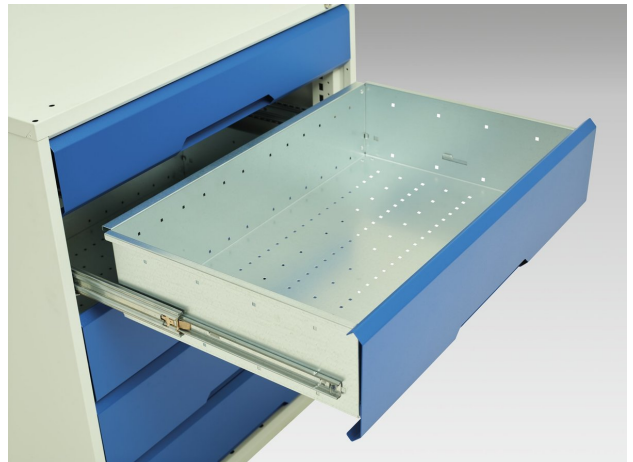

# 16926607. - verso kitted cupboard

## Short Description

verso kitted cupboard with 1 shelf, 3 drawers  
WxDxH: 1300x550x1000mm

## Additional Information

---

Width	1300
Depth	550
Height	1000
Customs tariff number	94032080
Product material	Sheet steel
Product surface	Powder coated
Door type	Plain
Door height 1	925 mm
Number of shelves	1
Shelf Type	Full Depth
Shelf Load Capacity	75kg