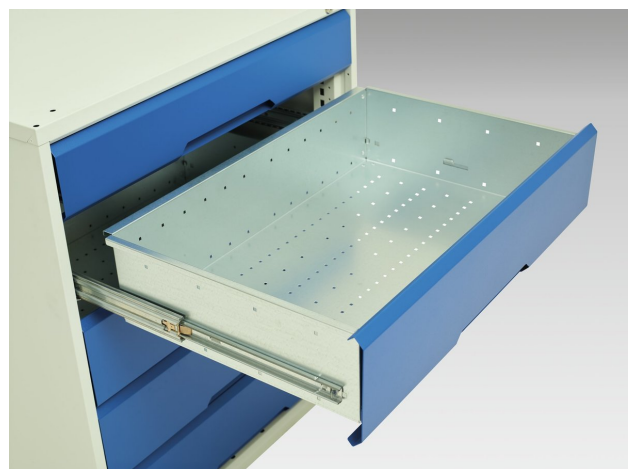

16926654. - verso kitted cupboard

Short Description

verso kitted cupboard with 4 shelves, 2 drawers
WxDxH: 1300x550x2000mm

Product Images

Additional Information

Width	1300
Depth	550
Height	2000
Customs tariff number	94032080
Product material	Sheet steel
Product surface	Powder coated
Door type	Plain
Door height 1	1925 mm
Number of shelves	4
Shelf Type	Full Depth
Shelf Load Capacity	75kg

Product Options

Colour:	Anthracite grey
	Crimson red
	Gentian blue
	Light grey