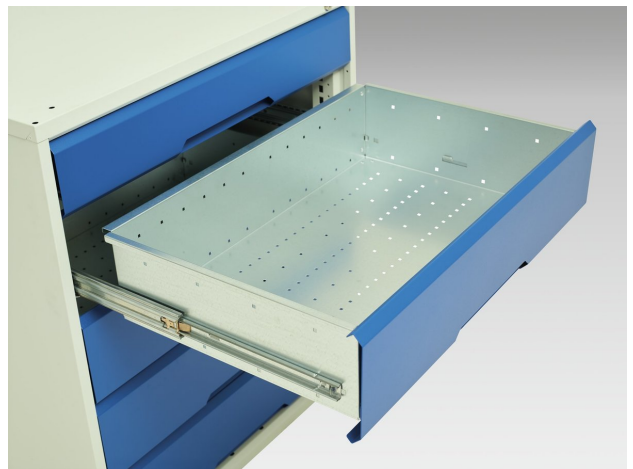

# 16926655. - verso kitted cupboard

## Short Description

verso kitted cupboard with 4 shelves, 3 drawers

WxDxH: 1300x550x2000mm

## Additional Information

---

Width	1300
Depth	550
Height	2000
Customs tariff number	94032080
Product material	Sheet steel
Product surface	Powder coated
Door type	Plain
Door height 1	1925 mm
Number of shelves	4
Shelf Type	Full Depth
Shelf Load Capacity	75kg