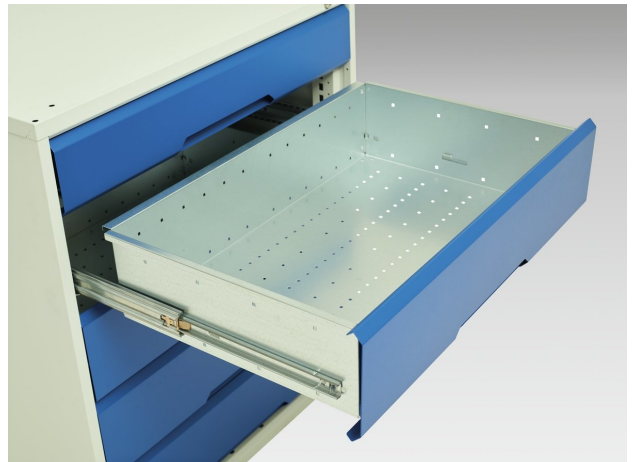

16926656. - verso kitted cupboard

Short Description

verso kitted cupboard with 3 shelves, 4 drawers

WxDxH: 1300x550x2000mm

Product Images

Additional Information

Width	1300
Depth	550
Height	2000
Customs tariff number	94032080
Product material	Sheet steel
Product surface	Powder coated
Door type	Plain
Door height 1	1925 mm
Number of shelves	3
Shelf Type	Full Depth
Shelf Load Capacity	75kg

Product Options

Colour:	Anthracite grey
	Crimson red
	Gentian blue
	Light grey