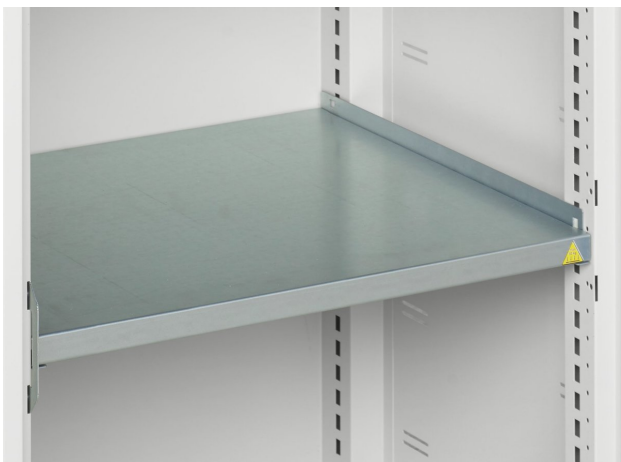

16926656. - verso kitted cupboard

Short Description

verso kitted cupboard with 3 shelves, 4 drawers

WxDxH: 1300x550x2000mm

Product Images

Additional Information

Width	1300
Depth	550
Height	2000
Customs tariff number	94032080
Product material	Sheet steel
Product surface	Powder coated
Door type	Plain
Door height 1	1925 mm
Number of shelves	3
Shelf Type	Full Depth
Shelf Load Capacity	75kg

Product Options

Colour:	Anthracite grey
	Crimson red
	Gentian blue
	Light grey