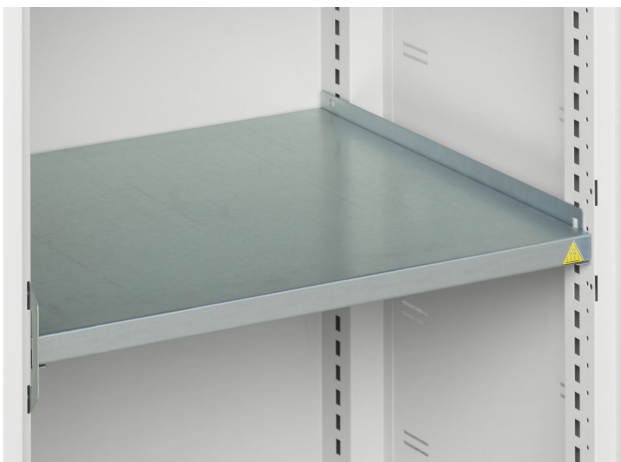

16926657. - verso kitted cupboard

Short Description

verso kitted cupboard with 3 shelves, 8 drawers

WxDxH: 1300x550x2000mm

Product Images

Additional Information

Width	1300
Depth	550
Height	2000
Customs tariff number	94032080
Product material	Sheet steel
Product surface	Powder coated
Door type	Plain
Door height 1	1925 mm
Number of shelves	3
Shelf Type	Full Depth
Shelf Load Capacity	75kg

Product Options

Colour:	Anthracite grey
	Crimson red
	Gentian blue
	Light grey