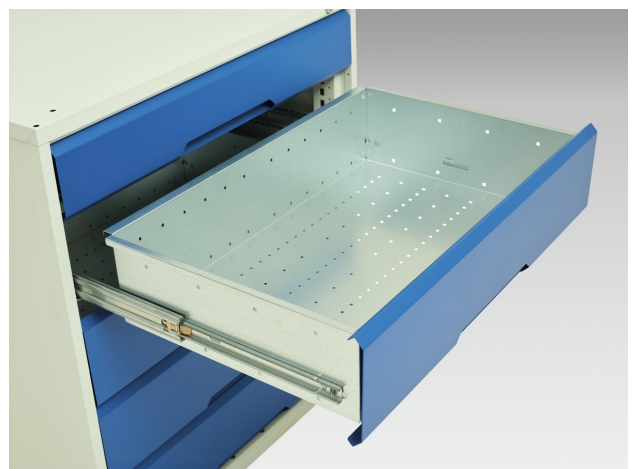

16926657. - verso kitted cupboard

Short Description

verso kitted cupboard with 3 shelves, 8 drawers

WxDxH: 1300x550x2000mm

Product Images

Additional Information

Width	1300
Depth	550
Height	2000
Customs tariff number	94032080
Product material	Sheet steel
Product surface	Powder coated
Door type	Plain
Door height 1	1925 mm
Number of shelves	3
Shelf Type	Full Depth
Shelf Load Capacity	75kg

Product Options

Colour:	Anthracite grey
	Crimson red
	Gentian blue
	Light grey