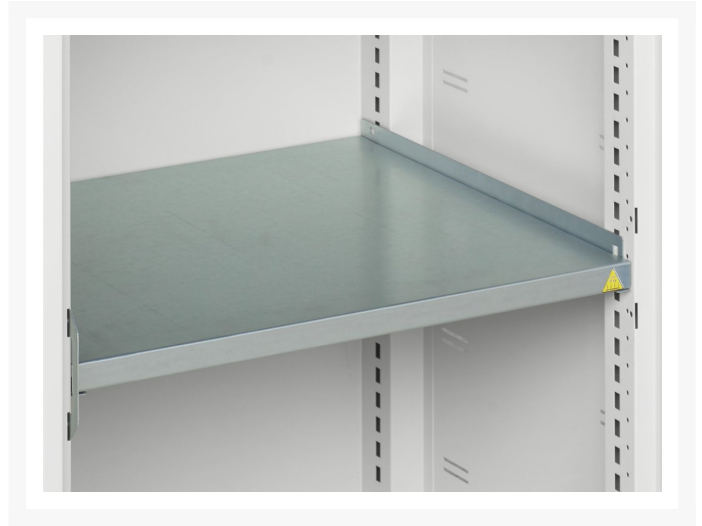

16926660. - verso window door cupboard

Short Description

verso window door cupboard with 2 shelves

WxDxH: 1300x550x800mm

Product Images

Additional Information

Width	1300
Depth	550
Height	800
Customs tariff number	94032080
Product material	Sheet steel
Product surface	Powder coated
Door type	Window
Door height 1	725 mm
Number of shelves	2
Shelf Type	Full Depth
Shelf Material	Steel
Shelf Load Capacity	75kg

Product Options

Colour:	Anthracite grey
	Crimson red
	Gentian blue
	Light grey