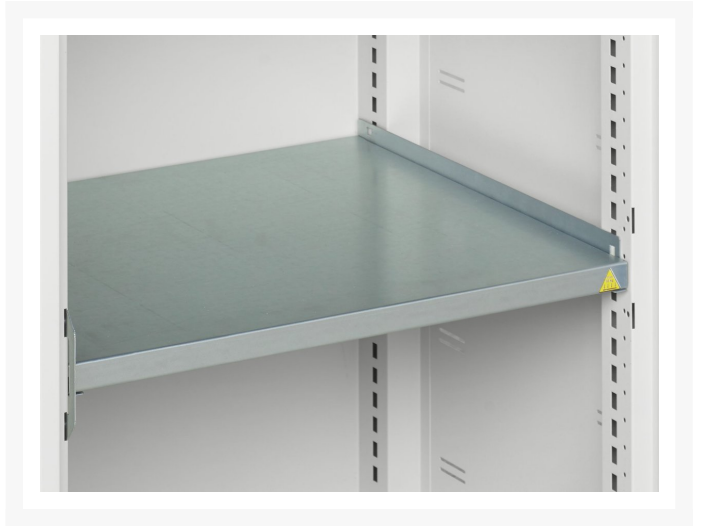

# 16926661. - verso window door cupboard

## Short Description

verso window door cupboard with 2 shelves  
WxDxH: 1300x550x900mm

## Additional Information

|                       |               |
|-----------------------|---------------|
| Width                 | 1300          |
| Depth                 | 550           |
| Height                | 900           |
| Customs tariff number | 94032080      |
| Product material      | Sheet steel   |
| Product surface       | Powder coated |
| Door type             | Window        |
| Door height 1         | 825 mm        |
| Number of shelves     | 2             |
| Shelf Type            | Full Depth    |
| Shelf Material        | Steel         |
| Shelf Load Capacity   | 75kg          |