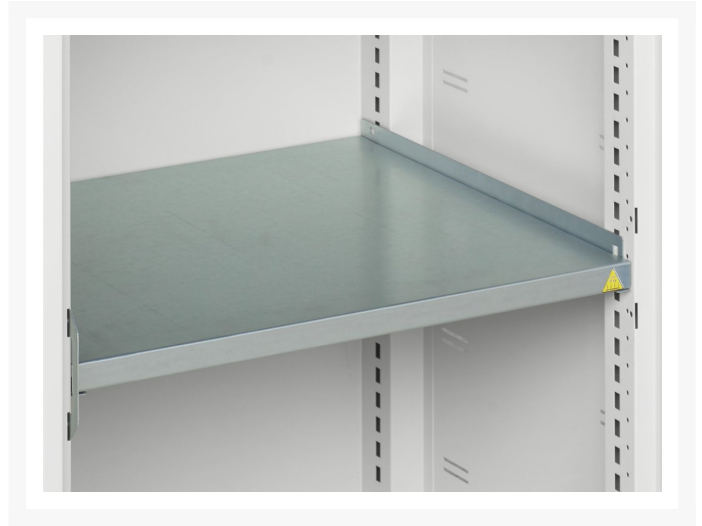

16926670. - verso sliding door cupboard

Short Description

verso sliding door cupboard with 2 shelves
WxDxH: 1300x550x1000mm

Product Images

Additional Information

Width	1300
Depth	550
Height	1000
Customs tariff number	94032080
Product material	Sheet steel
Product surface	Powder coated
Door type	Sliding
Door height 1	925 mm
Number of shelves	2
Shelf Type	Full Depth
Shelf Material	Steel
Shelf Load Capacity	75kg

Product Options

Colour:	Anthracite grey
	Crimson red
	Gentian blue
	Light grey