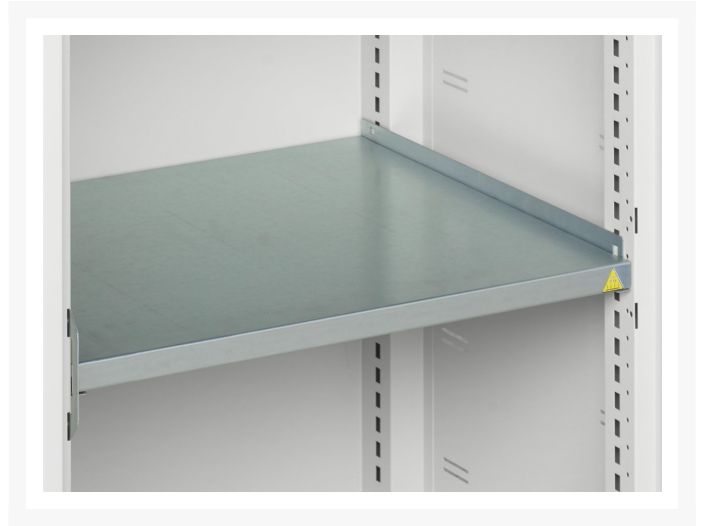

16926671. - verso sliding door cupboard

Short Description

verso sliding door cupboard with 4 shelves
WxDxH: 1300x550x2000mm

Product Images

Additional Information

Width	1300
Depth	550
Height	2000
Customs tariff number	94032080
Product material	Sheet steel
Product surface	Powder coated
Door type	Sliding
Door height 1	1925 mm
Number of shelves	4
Shelf Type	Full Depth
Shelf Material	Steel
Shelf Load Capacity	75kg

Product Options

Colour:	Anthracite grey
	Crimson red
	Gentian blue
	Light grey