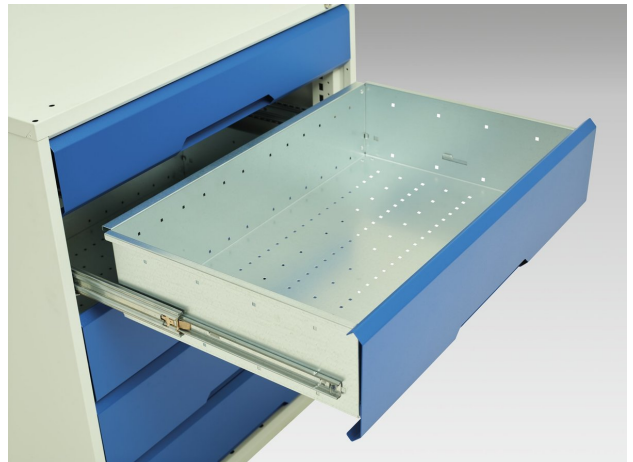

16926556. - verso kitted cupboard

Short Description

verso kitted cupboard with 2 shelves, 4 drawers
WxDxH: 1050x550x1000mm

Product Images

Additional Information

Width	1050
Depth	550
Height	1000
Customs tariff number	94032080
Product material	Sheet steel
Product surface	Powder coated
Drawer Load Capacity	75 kg
Drawer height 1	100mm
Drawer 1 Internal Dimensions	930mm x 430mm x 75mm
Drawer height 2	175mm
Drawer 2 Internal Dimensions	930mm x 430mm x 150mm
Drawer height 3	100mm
Drawer 3 Internal Dimensions	930mm x 430mm x 75mm
Drawer height 4	175mm
Drawer 4 Internal Dimensions	930mm x 430mm x 150mm
Door type	Plain
Door height 1	925 mm
Number of shelves	2
Shelf Type	Full Depth
Shelf Material	Steel
Shelf Load Capacity	75kg

Product Options

Colour:	Anthracite grey
	Crimson red
	Gentian blue
	Light grey