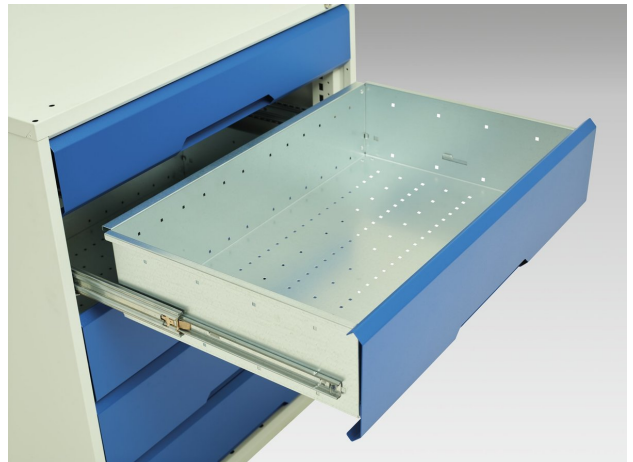

# 16926557. - verso kitted cupboard

## Short Description

verso kitted cupboard with 2 shelves, 8 drawers  
WxDxH: 1050x550x1000mm

## Additional Information

---

Width	1050
Depth	550
Height	1000
Customs tariff number	94032080
Product material	Sheet steel
Product surface	Powder coated
Door type	Plain
Door height 1	925 mm
Number of shelves	2
Shelf Type	Full Depth
Shelf Material	Steel
Shelf Load Capacity	75kg