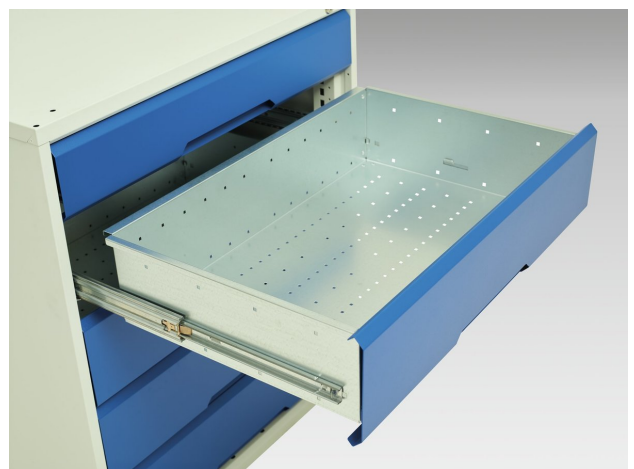

16926558. - verso kitted cupboard

Short Description

verso kitted cupboard with 2 shelves, 8 drawers
WxDxH: 1050x550x1000mm

Product Images

Additional Information

Width	1050
Depth	550
Height	1000
Customs tariff number	94032080
Product material	Sheet steel
Product surface	Powder coated
Drawer Load Capacity	75 kg
Drawer height 1	100mm
Drawer 1 Internal Dimensions	930mm x 430mm x 75mm
Drawer height 2	100mm
Drawer 2 Internal Dimensions	930mm x 430mm x 75mm
Drawer height 3	100mm
Drawer 3 Internal Dimensions	930mm x 430mm x 75mm
Drawer height 4	125mm
Drawer 4 Internal Dimensions	930mm x 430mm x 100mm
Drawer height 5	125mm
Drawer 5 Internal Dimensions	930mm x 430mm x 100mm
Drawer height 6	125mm
Drawer 6 Internal Dimensions	930mm x 430mm x 100mm
Drawer height 7	125mm
Drawer 7 Internal Dimensions	930mm x 430mm x 100mm
Drawer height 8	125mm
Drawer 8 Internal Dimensions	930mm x 430mm x 100mm
Door type	Plain
Door height 1	925 mm
Number of shelves	2

Shelf Type	Full Depth
Shelf Material	Steel
Shelf Load Capacity	75kg

Product Options

Colour:	Anthracite grey
	Crimson red
	Gentian blue
	Light grey