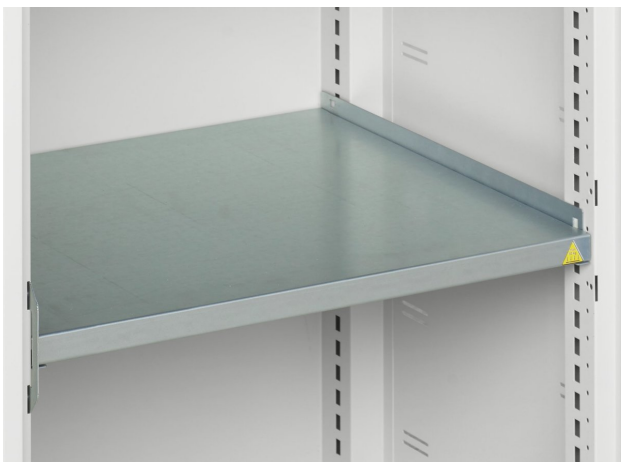

# 16926582. - verso kitted cupboard

## Short Description

verso kitted cupboard with 4 shelves, 4 drawers  
WxDxH: 1050x550x2000mm

## Additional Information

---

Width	1050
Depth	550
Height	2000
Customs tariff number	94032080
Product material	Sheet steel
Product surface	Powder coated
Drawer Load Capacity	75 kg
Drawer height 1	100mm
Drawer 1 Internal Dimensions	930mm x 430mm x 75mm
Drawer height 2	175mm
Drawer 2 Internal Dimensions	930mm x 430mm x 150mm
Drawer height 3	175mm
Drawer 3 Internal Dimensions	930mm x 430mm x 150mm
Drawer height 4	175mm
Drawer 4 Internal Dimensions	930mm x 430mm x 150mm
Door type	Plain
Door height 1	1925 mm
Number of shelves	4
Shelf Type	Full Depth
Shelf Material	Steel
Shelf Load Capacity	75kg