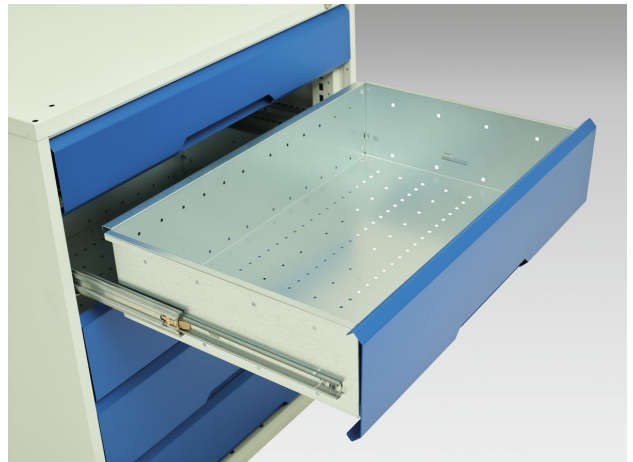

# 16926582. - verso kitted cupboard

## Short Description

verso kitted cupboard with 4 shelves, 4 drawers  
WxDxH: 1050x550x2000mm

## Additional Information

---

Width	1050
Depth	550
Height	2000
Customs tariff number	94032080
Product material	Sheet steel
Product surface	Powder coated
Drawer Load Capacity	75 kg
Drawer height 1	100mm
Drawer 1 Internal Dimensions	930mm x 430mm x 75mm
Drawer height 2	175mm
Drawer 2 Internal Dimensions	930mm x 430mm x 150mm
Drawer height 3	175mm
Drawer 3 Internal Dimensions	930mm x 430mm x 150mm
Drawer height 4	175mm
Drawer 4 Internal Dimensions	930mm x 430mm x 150mm
Door type	Plain
Door height 1	1925 mm
Number of shelves	4
Shelf Type	Full Depth
Shelf Material	Steel
Shelf Load Capacity	75kg