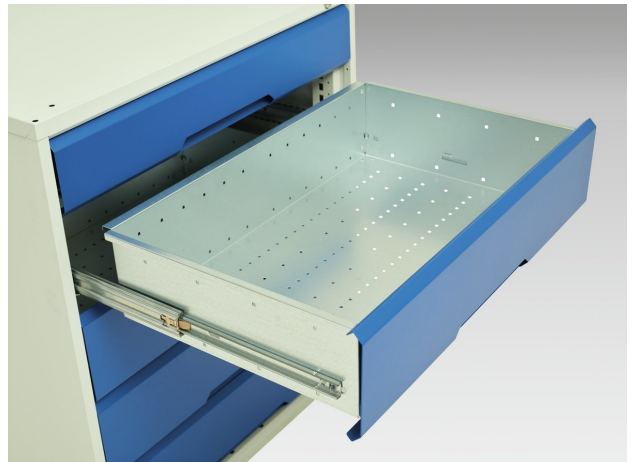

16926581. - verso kitted cupboard

Short Description

verso kitted cupboard with 3 shelves, 4 drawers, 1 rail
WxDxH: 1050x550x2000mm

Product Images

Additional Information

Width	1050
Depth	550
Height	2000
Customs tariff number	94032080
Product material	Sheet steel
Product surface	Powder coated
Drawer Load Capacity	75 kg
Drawer height 1	100mm
Drawer 1 Internal Dimensions	930mm x 430mm x 75mm
Drawer height 2	175mm
Drawer 2 Internal Dimensions	930mm x 430mm x 150mm
Drawer height 3	175mm
Drawer 3 Internal Dimensions	930mm x 430mm x 150mm
Drawer height 4	175mm
Drawer 4 Internal Dimensions	930mm x 430mm x 150mm
Door type	Plain
Door height 1	1925 mm
Number of shelves	3
Shelf Type	Full Depth
Shelf Material	Steel
Shelf Load Capacity	75kg

Product Options

Colour:	Anthracite grey
	Crimson red
	Gentian blue
	Light grey