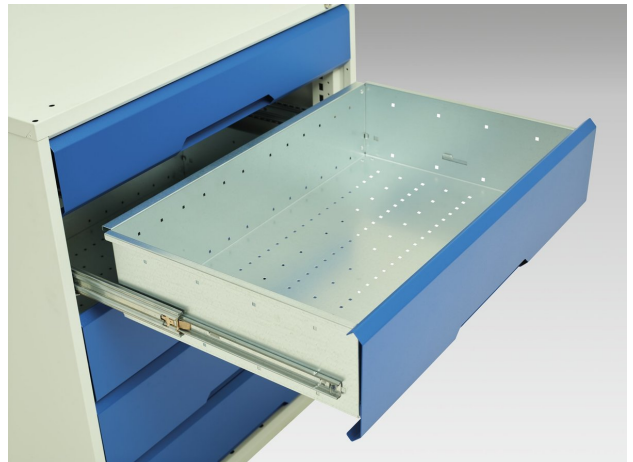

16926583. - verso kitted cupboard

Short Description

verso kitted cupboard with 4 shelves, 8 drawers

WxDxH: 1050x550x2000mm

Product Images

Additional Information

Width	1050
Depth	550
Height	2000
Customs tariff number	94032080
Product material	Sheet steel
Product surface	Powder coated
Door type	Plain
Door height 1	1925 mm
Number of shelves	4
Shelf Type	Full Depth
Shelf Material	Steel
Shelf Load Capacity	75kg

Product Options

Colour:	Anthracite grey
	Crimson red
	Gentian blue
	Light grey