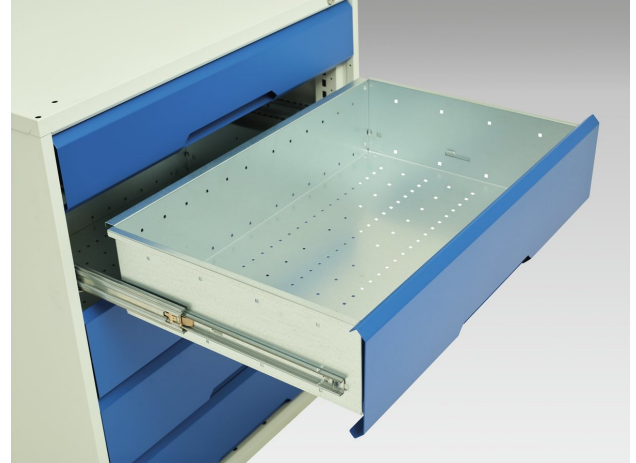

# 16926764. - verso ventilated door kitted cupboard

## Short Description

verso ventilated door kitted cupboard with 2 shelves, 4 drawers & partition  
WxDxH: 1050x550x1000mm

## Additional Information

---

Width	1050
Depth	550
Height	1000
Customs tariff number	94032080
Product material	Sheet steel
Product surface	Powder coated
Drawer Load Capacity	75 kg
Drawer height 1	100mm
Drawer 1 Internal Dimensions	930mm x 430mm x 75mm
Drawer height 2	175mm
Drawer 2 Internal Dimensions	930mm x 430mm x 150mm
Drawer height 3	100mm
Drawer 3 Internal Dimensions	930mm x 430mm x 75mm
Drawer height 4	175mm
Drawer 4 Internal Dimensions	930mm x 430mm x 150mm
Door type	Ventilated
Door height 1	925 mm
Number of shelves	2
Shelf Type	Full Depth
Shelf Material	Steel
Shelf Load Capacity	75kg