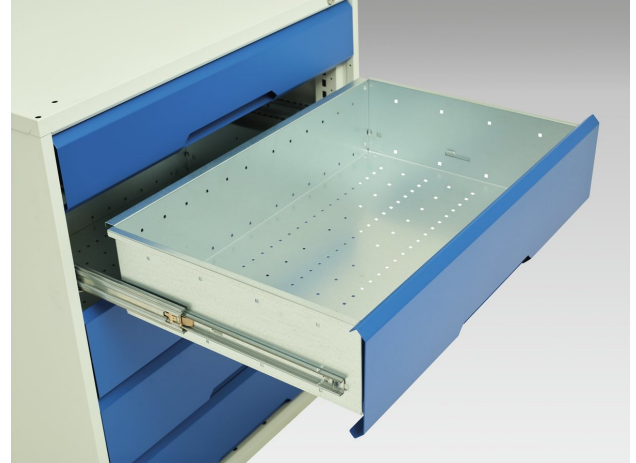

16926765. - verso ventilated door kitted cupboard

Short Description

verso ventilated door kitted cupboard with 2 shelves, 8 drawers & partition
WxDxH: 1050x550x1000mm

Product Images

Additional Information

Width	1050
Depth	550
Height	1000
Customs tariff number	94032080
Product material	Sheet steel
Product surface	Powder coated
Drawer Load Capacity	75 kg
Drawer height 1	100mm
Drawer 1 Internal Dimensions	930mm x 430mm x 75mm
Drawer height 2	100mm
Drawer 2 Internal Dimensions	930mm x 430mm x 75mm
Drawer height 3	175mm
Drawer 3 Internal Dimensions	930mm x 430mm x 150mm
Drawer height 4	175mm
Drawer 4 Internal Dimensions	930mm x 430mm x 150mm
Drawer height 5	100mm
Drawer 5 Internal Dimensions	930mm x 430mm x 75mm
Drawer height 6	100mm
Drawer 6 Internal Dimensions	930mm x 430mm x 75mm
Drawer height 7	175mm
Drawer 7 Internal Dimensions	930mm x 430mm x 150mm
Drawer height 8	175mm
Drawer 8 Internal Dimensions	930mm x 430mm x 150mm
Door type	Ventilated
Door height 1	925 mm
Number of shelves	2

Shelf Type	Full Depth
Shelf Material	Steel
Shelf Load Capacity	75kg

Product Options

Colour:	Anthracite grey
	Crimson red
	Gentian blue
	Light grey