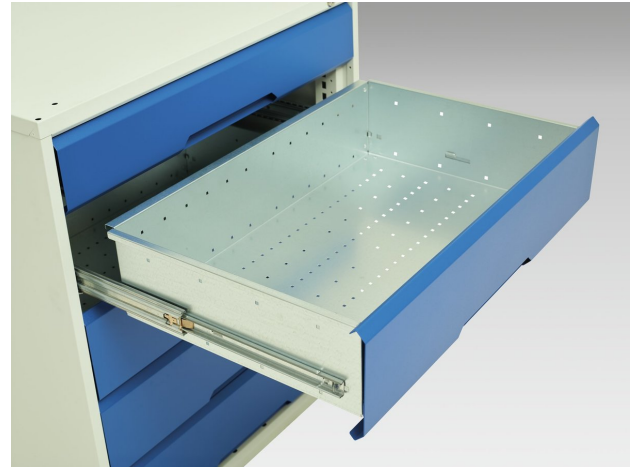

# 16926766. - verso ventilated door kitted cupboard

## Short Description

verso ventilated door kitted cupboard with 2 shelves, 8 drawers & partition  
WxDxH: 1050x550x1000mm

## Additional Information

---

Width	1050
Depth	550
Height	1000
Customs tariff number	94032080
Product material	Sheet steel
Product surface	Powder coated
Drawer Load Capacity	75 kg
Drawer height 1	100mm
Drawer 1 Internal Dimensions	930mm x 430mm x 75mm
Drawer height 2	100mm
Drawer 2 Internal Dimensions	930mm x 430mm x 75mm
Drawer height 3	100mm
Drawer 3 Internal Dimensions	930mm x 430mm x 75mm
Drawer height 4	125mm
Drawer 4 Internal Dimensions	930mm x 430mm x 100mm
Drawer height 5	125mm
Drawer 5 Internal Dimensions	930mm x 430mm x 100mm
Drawer height 6	125mm
Drawer 6 Internal Dimensions	930mm x 430mm x 100mm
Drawer height 7	125mm
Drawer 7 Internal Dimensions	930mm x 430mm x 100mm
Drawer height 8	125mm
Drawer 8 Internal Dimensions	930mm x 430mm x 100mm
Door type	Ventilated
Door height 1	925 mm
Number of shelves	2

Shelf Type	Full Depth
Shelf Material	Steel
Shelf Load Capacity	75kg