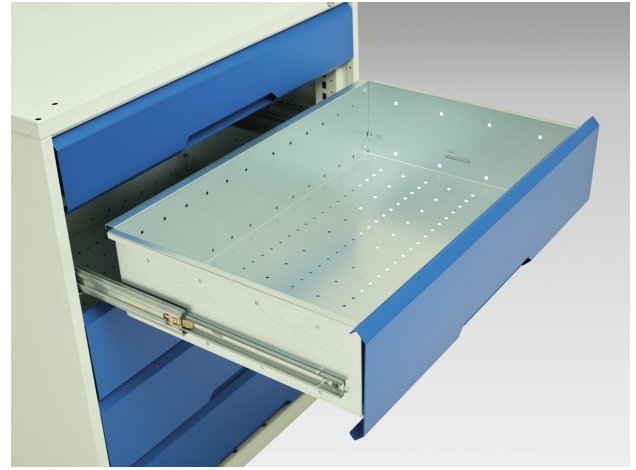

16926776. - verso ventilated door kitted cupboard

Short Description

verso ventilated door kitted cupboard with 3 shelves 4 drws 1 rail & partition
WxDxH: 1050x550x2000mm

Product Images

Additional Information

Width	1050
Depth	550
Height	2000
Customs tariff number	94032080
Product material	Sheet steel
Product surface	Powder coated
Drawer Load Capacity	75 kg
Drawer height 1	100mm
Drawer 1 Internal Dimensions	930mm x 430mm x 75mm
Drawer height 2	175mm
Drawer 2 Internal Dimensions	930mm x 430mm x 150mm
Drawer height 3	175mm
Drawer 3 Internal Dimensions	930mm x 430mm x 150mm
Drawer height 4	175mm
Drawer 4 Internal Dimensions	930mm x 430mm x 150mm
Door type	Ventilated
Door height 1	1925 mm
Number of shelves	3
Shelf Type	Full Depth
Shelf Material	Steel
Shelf Load Capacity	75kg

Product Options

Colour:	Anthracite grey
	Crimson red
	Gentian blue
	Light grey