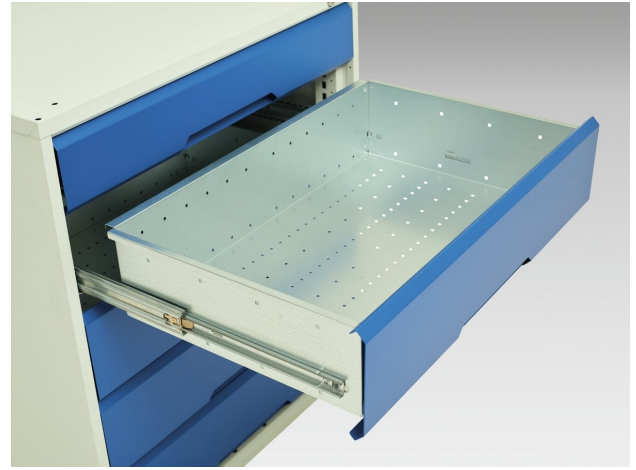

16926777. - verso ventilated door kitted cupboard

Short Description

verso ventilated door kitted cupboard with 4 shelves, 4 drawers & partition
WxDxH: 1050x550x2000mm

Product Images

Additional Information

Width	1050
Depth	550
Height	2000
Customs tariff number	94032080
Product material	Sheet steel
Product surface	Powder coated
Drawer Load Capacity	75 kg
Drawer height 1	100mm
Drawer 1 Internal Dimensions	930mm x 430mm x 75mm
Drawer height 2	175mm
Drawer 2 Internal Dimensions	930mm x 430mm x 150mm
Drawer height 3	100mm
Drawer 3 Internal Dimensions	930mm x 430mm x 75mm
Drawer height 4	175mm
Drawer 4 Internal Dimensions	930mm x 430mm x 150mm
Door type	Ventilated
Door height 1	1925 mm
Number of shelves	4
Shelf Type	Full Depth
Shelf Material	Steel
Shelf Load Capacity	75kg

Product Options

Colour:	Anthracite grey
	Crimson red
	Gentian blue
	Light grey