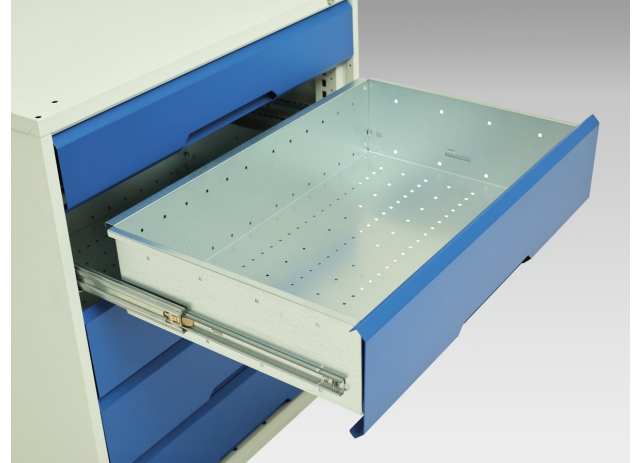

16926778. - verso ventilated door kitted cupboard

Short Description

verso ventilated door kitted cupboard with 4 shelves, 8 drawers & partition
WxDxH: 1050x550x2000mm

Product Images

Additional Information

Width	1050
Depth	550
Height	2000
Customs tariff number	94032080
Product material	Sheet steel
Product surface	Powder coated
Drawer Load Capacity	75 kg
Drawer height 1	100mm
Drawer 1 Internal Dimensions	930mm x 430mm x 75mm
Drawer height 2	100mm
Drawer 2 Internal Dimensions	930mm x 430mm x 75mm
Drawer height 3	175mm
Drawer 3 Internal Dimensions	930mm x 430mm x 150mm
Drawer height 4	175mm
Drawer 4 Internal Dimensions	930mm x 430mm x 150mm
Drawer height 5	100mm
Drawer 5 Internal Dimensions	930mm x 430mm x 75mm
Drawer height 6	100mm
Drawer 6 Internal Dimensions	930mm x 430mm x 75mm
Drawer height 7	175mm
Drawer 7 Internal Dimensions	930mm x 430mm x 150mm
Drawer height 8	175mm
Drawer 8 Internal Dimensions	930mm x 430mm x 150mm
Door type	Ventilated
Door height 1	1925 mm
Number of shelves	4

Shelf Type	Full Depth
Shelf Material	Steel
Shelf Load Capacity	75kg

Product Options

Colour:	Anthracite grey
	Crimson red
	Gentian blue
	Light grey