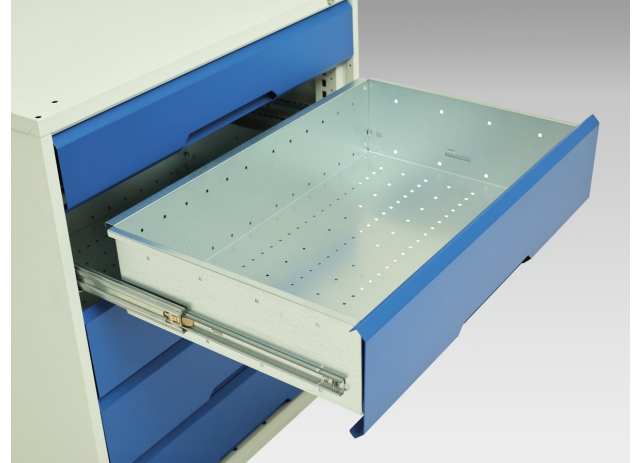

# 16926778. - verso ventilated door kitted cupboard

## Short Description

verso ventilated door kitted cupboard with 4 shelves, 8 drawers & partition  
WxDxH: 1050x550x2000mm

## Additional Information

Width	1050
Depth	550
Height	2000
Customs tariff number	94032080
Product material	Sheet steel
Product surface	Powder coated
Drawer Load Capacity	75 kg
Drawer height 1	100mm
Drawer 1 Internal Dimensions	930mm x 430mm x 75mm
Drawer height 2	100mm
Drawer 2 Internal Dimensions	930mm x 430mm x 75mm
Drawer height 3	175mm
Drawer 3 Internal Dimensions	930mm x 430mm x 150mm
Drawer height 4	175mm
Drawer 4 Internal Dimensions	930mm x 430mm x 150mm
Drawer height 5	100mm
Drawer 5 Internal Dimensions	930mm x 430mm x 75mm
Drawer height 6	100mm
Drawer 6 Internal Dimensions	930mm x 430mm x 75mm
Drawer height 7	175mm
Drawer 7 Internal Dimensions	930mm x 430mm x 150mm
Drawer height 8	175mm
Drawer 8 Internal Dimensions	930mm x 430mm x 150mm
Door type	Ventilated
Door height 1	1925 mm
Number of shelves	4

Shelf Type	Full Depth
Shelf Material	Steel
Shelf Load Capacity	75kg