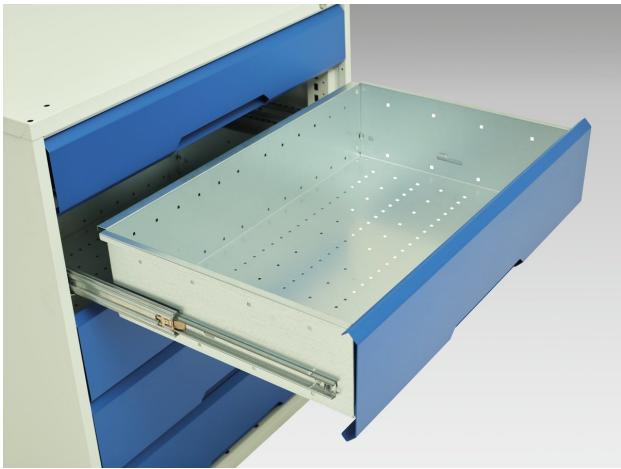


16925016. - verso drawer-door cabinet

Short Description

verso drawer-door cabinet with 2 drawers / cupboard

WxDxH: 525x550x800mm

Product Images

Additional Information

Width	525
Depth	550
Height	800
Customs tariff number	94032080
Product material	Sheet steel
Product surface	Powder coated
Drawer Load Capacity	75 kg
Drawer height 1	100mm
Drawer 1 Internal Dimensions	405mm x 430mm x 75mm
Drawer height 2	100mm
Drawer 2 Internal Dimensions	405mm x 430mm x 75mm
Door type	Plain
Door height 1	500 mm
Number of shelves	1
Shelf Type	Full Depth
Shelf Material	Steel
Shelf Load Capacity	75kg

Product Options

Colour:	Anthracite grey
	Crimson red
	Gentian blue
	Light grey