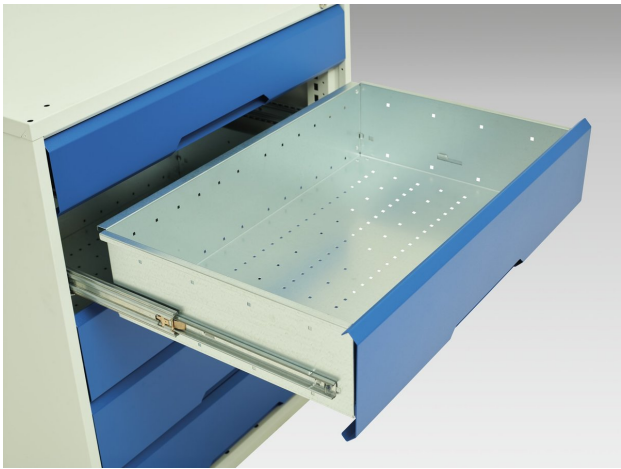

16925017. - verso drawer cabinet

Short Description

verso drawer cabinet with 5 drawers
WxDxH: 525x550x900mm

Product Images

Additional Information

Width	525
Depth	550
Height	900
Customs tariff number	94032080
Product material	Sheet steel
Product surface	Powder coated
Drawer Load Capacity	75 kg
Drawer height 1	125mm
Drawer 1 Internal Dimensions	405mm x 430mm x 100mm
Drawer height 2	175mm
Drawer 2 Internal Dimensions	405mm x 430mm x 150mm
Drawer height 3	175mm
Drawer 3 Internal Dimensions	405mm x 430mm x 150mm
Drawer height 4	175mm
Drawer 4 Internal Dimensions	405mm x 430mm x 150mm
Drawer height 5	175mm
Drawer 5 Internal Dimensions	405mm x 430mm x 150mm

Product Options

Colour:	Anthracite grey
	Crimson red
	Gentian blue
	Light grey