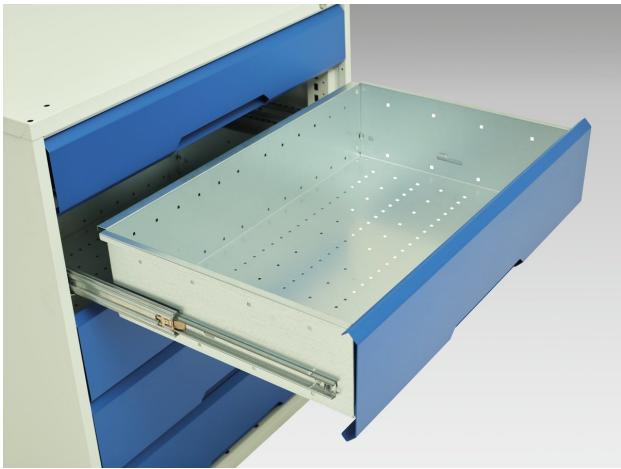

16925037. - verso drawer-door cabinet

Short Description

verso drawer-door cabinet with 2 drawers / cupboard

WxDxH: 525x550x900mm

Product Images

Additional Information

Width	525
Depth	550
Height	900
Customs tariff number	94032080
Product material	Sheet steel
Product surface	Powder coated
Drawer Load Capacity	75 kg
Drawer height 1	125mm
Drawer 1 Internal Dimensions	405mm x 430mm x 100mm
Drawer height 2	175mm
Drawer 2 Internal Dimensions	405mm x 430mm x 150mm
Door type	Plain
Door height 1	500 mm
Number of shelves	1
Shelf Type	Full Depth
Shelf Material	Steel
Shelf Load Capacity	75kg

Product Options

Colour:	Anthracite grey
	Crimson red
	Gentian blue
	Light grey