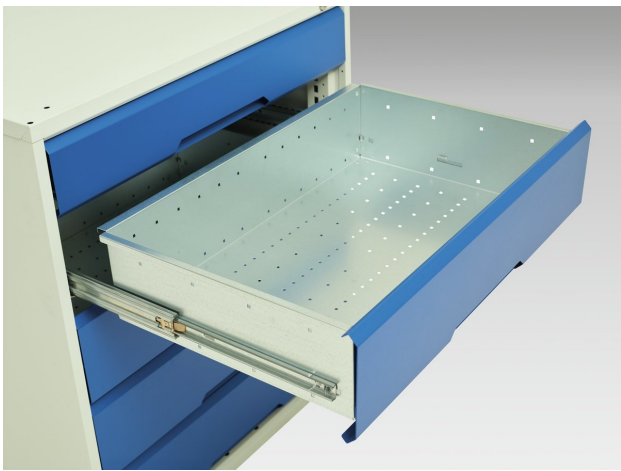

16925061. - verso drawer-door cabinet

Short Description

verso drawer-door cabinet with 3 drawers / cupboard
WxDxH: 525x550x1000mm

Product Images

Additional Information

Width	525
Depth	550
Height	1000
Customs tariff number	94032080
Product material	Sheet steel
Product surface	Powder coated
Drawer Load Capacity	75 kg
Drawer height 1	100mm
Drawer 1 Internal Dimensions	405mm x 430mm x 75mm
Drawer height 2	125mm
Drawer 2 Internal Dimensions	405mm x 430mm x 100mm
Drawer height 3	175mm
Drawer 3 Internal Dimensions	405mm x 430mm x 150mm
Door type	Plain
Door height 1	500 mm
Number of shelves	1
Shelf Type	Full Depth
Shelf Material	Steel
Shelf Load Capacity	75kg

Product Options

Colour:	Anthracite grey
	Crimson red
	Gentian blue
	Light grey