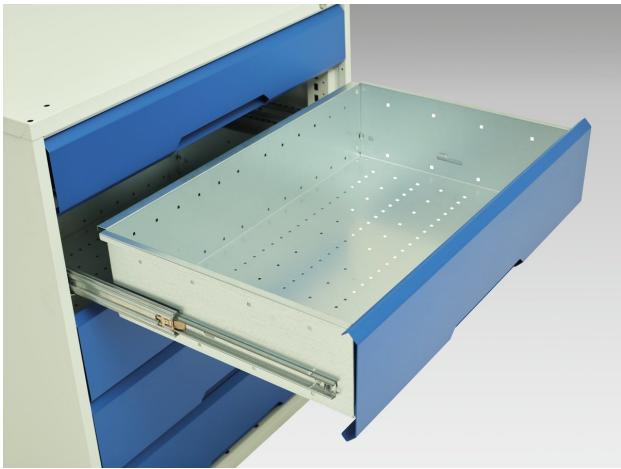

16925114. - verso drawer cabinet

Short Description

verso drawer cabinet with 6 drawers
WxDxH: 800x550x800mm

Product Images

Additional Information

Width	800
Depth	550
Height	800
Customs tariff number	94032080
Product material	Sheet steel
Product surface	Powder coated
Drawer Load Capacity	75 kg
Drawer height 1	100mm
Drawer 1 Internal Dimensions	680mm x 430mm x 75mm
Drawer height 2	125mm
Drawer 2 Internal Dimensions	680mm x 430mm x 100mm
Drawer height 3	125mm
Drawer 3 Internal Dimensions	680mm x 430mm x 100mm
Drawer height 4	125mm
Drawer 4 Internal Dimensions	680mm x 430mm x 100mm
Drawer height 5	125mm
Drawer 5 Internal Dimensions	680mm x 430mm x 100mm
Drawer height 6	125mm
Drawer 6 Internal Dimensions	680mm x 430mm x 100mm

Product Options

Colour:	Anthracite grey
	Crimson red
	Gentian blue
	Light grey