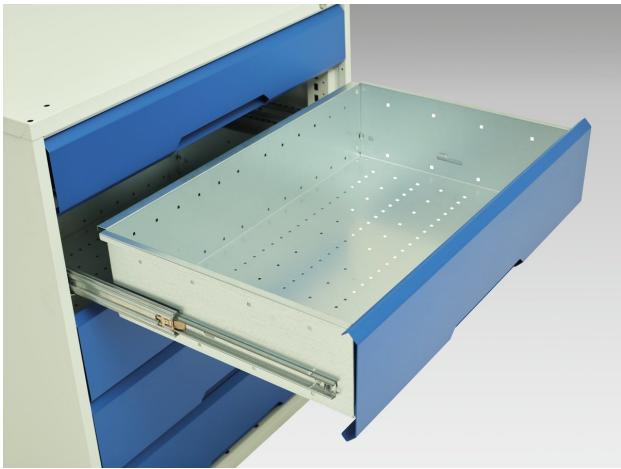

16925115. - verso drawer cabinet

Short Description

verso drawer cabinet with 7 drawers
WxDxH: 800x550x800mm

Product Images

Additional Information

Width	800
Depth	550
Height	800
Customs tariff number	94032080
Product material	Sheet steel
Product surface	Powder coated
Drawer Load Capacity	75 kg
Drawer height 1	100mm
Drawer 1 Internal Dimensions	680mm x 430mm x 75mm
Drawer height 2	100mm
Drawer 2 Internal Dimensions	680mm x 430mm x 75mm
Drawer height 3	100mm
Drawer 3 Internal Dimensions	680mm x 430mm x 75mm
Drawer height 4	100mm
Drawer 4 Internal Dimensions	680mm x 430mm x 75mm
Drawer height 5	100mm
Drawer 5 Internal Dimensions	680mm x 430mm x 75mm
Drawer height 6	100mm
Drawer 6 Internal Dimensions	680mm x 430mm x 75mm
Drawer height 7	125mm
Drawer 7 Internal Dimensions	680mm x 430mm x 100mm

Product Options

Colour:	Anthracite grey
	Crimson red
	Gentian blue
	Light grey