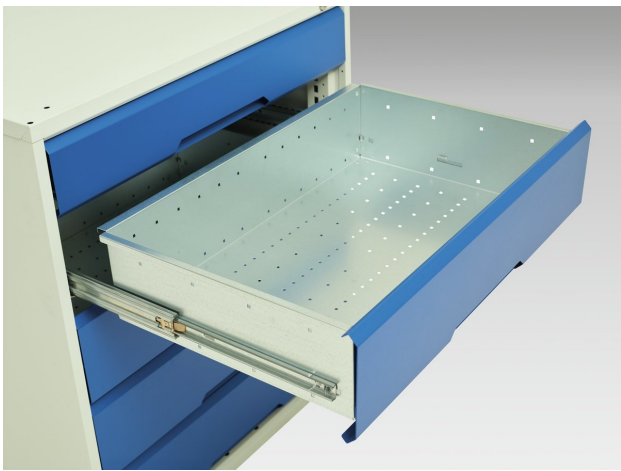

# 16925116. - verso drawer-door cabinet

## Short Description

verso drawer-door cabinet with 2 drawers / cupboard

WxDxH: 800x550x800mm

## Additional Information

---

Width	800
Depth	550
Height	800
Customs tariff number	94032080
Product material	Sheet steel
Product surface	Powder coated
Drawer Load Capacity	75 kg
Drawer height 1	100mm
Drawer 1 Internal Dimensions	680mm x 430mm x 75mm
Drawer height 2	100mm
Drawer 2 Internal Dimensions	680mm x 430mm x 75mm
Door type	Plain
Door height 1	500 mm
Number of shelves	1
Shelf Type	Full Depth
Shelf Material	Steel
Shelf Load Capacity	75kg