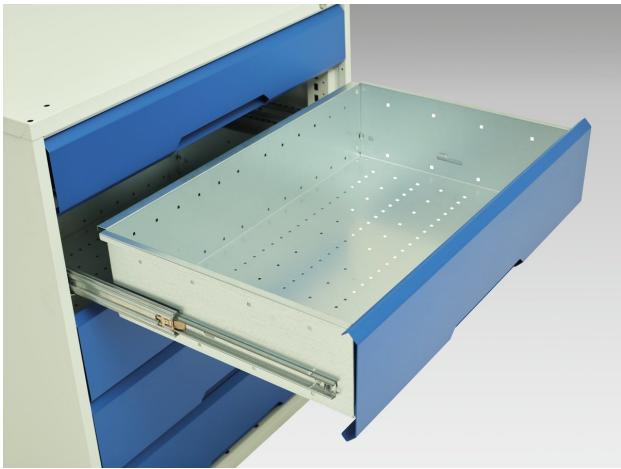

# 16925129. - verso drawer cabinet

## Short Description

---

verso drawer cabinet with 7 drawers  
WxDxH: 800x550x900mm

## Additional Information

---

Width	800
Depth	550
Height	900
Customs tariff number	94032080
Product material	Sheet steel
Product surface	Powder coated
Drawer Load Capacity	75 kg
Drawer height 1	100mm
Drawer 1 Internal Dimensions	680mm x 430mm x 75mm
Drawer height 2	100mm
Drawer 2 Internal Dimensions	680mm x 430mm x 75mm
Drawer height 3	100mm
Drawer 3 Internal Dimensions	680mm x 430mm x 75mm
Drawer height 4	100mm
Drawer 4 Internal Dimensions	680mm x 430mm x 75mm
Drawer height 5	125mm
Drawer 5 Internal Dimensions	680mm x 430mm x 100mm
Drawer height 6	125mm
Drawer 6 Internal Dimensions	680mm x 430mm x 100mm
Drawer height 7	175mm
Drawer 7 Internal Dimensions	680mm x 430mm x 150mm