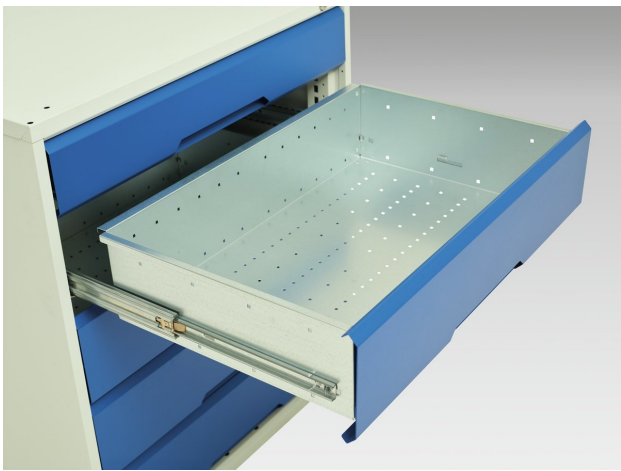

16925137. - verso drawer-door cabinet

Short Description

verso drawer-door cabinet with 2 drawers / cupboard
WxDxH: 800x550x900mm

Product Images

Additional Information

Width	800
Depth	550
Height	900
Customs tariff number	94032080
Product material	Sheet steel
Product surface	Powder coated
Drawer Load Capacity	75 kg
Drawer height 1	125mm
Drawer 1 Internal Dimensions	680mm x 430mm x 100mm
Drawer height 2	175mm
Drawer 2 Internal Dimensions	680mm x 430mm x 150mm
Drawer 3 Internal Dimensions	680mm x 430mm x -25mm
Door type	Plain
Door height 1	500 mm
Number of shelves	1
Shelf Type	Full Depth
Shelf Material	Steel
Shelf Load Capacity	75kg

Product Options

Colour:	Anthracite grey
	Crimson red
	Gentian blue
	Light grey