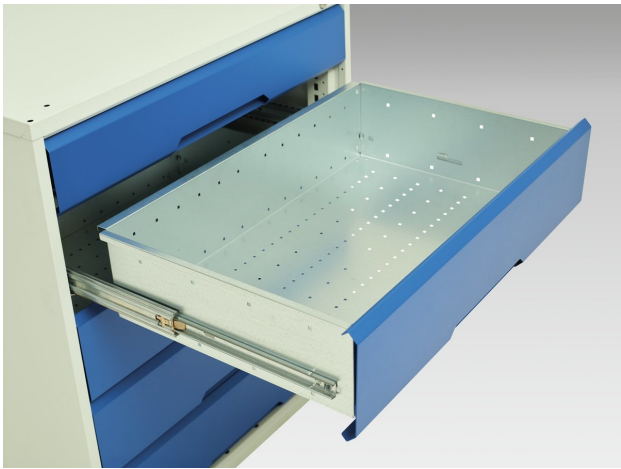

16925157. - verso drawer cabinet

Short Description

verso drawer cabinet with 9 drawers
WxDxH: 800x550x1000mm

Product Images

Additional Information

Width	800
Depth	550
Height	1000
Customs tariff number	94032080
Product material	Sheet steel
Product surface	Powder coated
Drawer Load Capacity	75 kg
Drawer height 1	100mm
Drawer 1 Internal Dimensions	680mm x 430mm x 75mm
Drawer height 2	100mm
Drawer 2 Internal Dimensions	680mm x 430mm x 75mm
Drawer height 3	100mm
Drawer 3 Internal Dimensions	680mm x 430mm x 75mm
Drawer height 4	100mm
Drawer 4 Internal Dimensions	680mm x 430mm x 75mm
Drawer height 5	100mm
Drawer 5 Internal Dimensions	680mm x 430mm x 75mm
Drawer height 6	100mm
Drawer 6 Internal Dimensions	680mm x 430mm x 75mm
Drawer height 7	100mm
Drawer 7 Internal Dimensions	680mm x 430mm x 75mm
Drawer height 8	100mm
Drawer 8 Internal Dimensions	680mm x 430mm x 75mm
Drawer height 9	125mm
Drawer 9 Internal Dimensions	680mm x 430mm x 100mm

Product Options

Colour:	Anthracite grey
	Crimson red
	Gentian blue
	Light grey