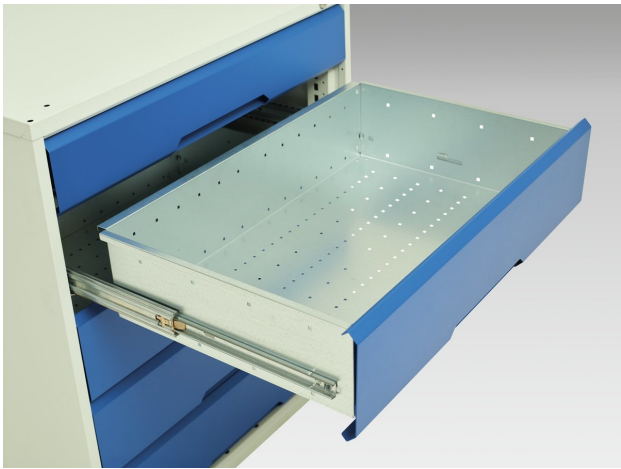

16925165. - verso drawer-door cabinet

Short Description

verso drawer-door cabinet with 4 drawers / cupboard

WxDxH: 800x550x1000mm

Product Images

Additional Information

Width	800
Depth	550
Height	1000
Customs tariff number	94032080
Product material	Sheet steel
Product surface	Powder coated
Drawer Load Capacity	75 kg
Drawer height 1	100mm
Drawer 1 Internal Dimensions	680mm x 430mm x 75mm
Drawer height 2	100mm
Drawer 2 Internal Dimensions	680mm x 430mm x 75mm
Drawer height 3	100mm
Drawer 3 Internal Dimensions	680mm x 430mm x 75mm
Drawer height 4	100mm
Drawer 4 Internal Dimensions	680mm x 430mm x 75mm
Door type	Plain
Door height 1	500 mm
Number of shelves	1
Shelf Type	Full Depth
Shelf Material	Steel
Shelf Load Capacity	75kg

Product Options

Colour:	Anthracite grey
	Crimson red
	Gentian blue
	Light grey