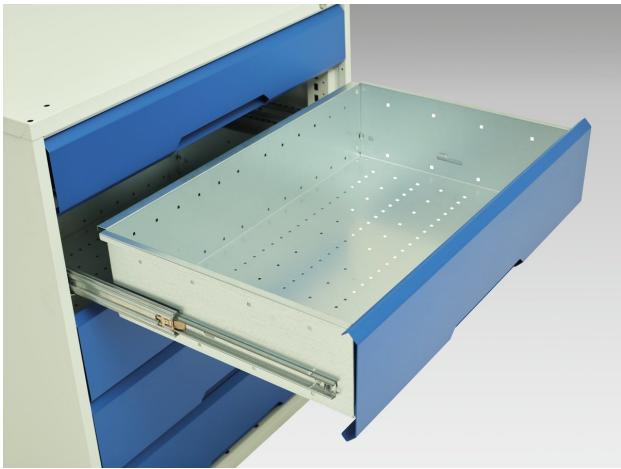

# 16925212. - verso drawer cabinet

## Short Description

---

verso drawer cabinet with 5 drawers  
WxDxH: 1050x550x800mm

## Additional Information

---

Width	1050
Depth	550
Height	800
Customs tariff number	94032080
Product material	Sheet steel
Product surface	Powder coated
Drawer Load Capacity	75 kg
Drawer height 1	100mm
Drawer 1 Internal Dimensions	930mm x 430mm x 75mm
Drawer height 2	100mm
Drawer 2 Internal Dimensions	930mm x 430mm x 75mm
Drawer height 3	175mm
Drawer 3 Internal Dimensions	930mm x 430mm x 150mm
Drawer height 4	175mm
Drawer 4 Internal Dimensions	930mm x 430mm x 150mm
Drawer height 5	175mm
Drawer 5 Internal Dimensions	930mm x 430mm x 150mm