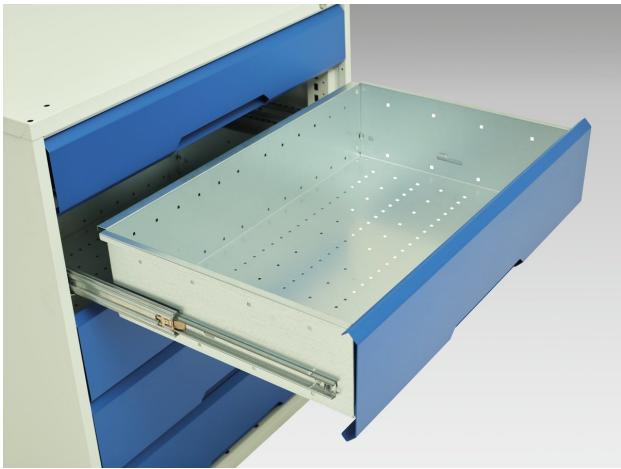

# 16925233. - verso drawer cabinet

## Short Description

---

verso drawer cabinet with 8 drawers  
WxDxH: 1050x550x900mm

## Additional Information

---

Width	1050
Depth	550
Height	900
Customs tariff number	94032080
Product material	Sheet steel
Product surface	Powder coated
Drawer Load Capacity	75 kg
Drawer height 1	100mm
Drawer 1 Internal Dimensions	930mm x 430mm x 75mm
Drawer height 2	100mm
Drawer 2 Internal Dimensions	930mm x 430mm x 75mm
Drawer height 3	100mm
Drawer 3 Internal Dimensions	930mm x 430mm x 75mm
Drawer height 4	100mm
Drawer 4 Internal Dimensions	930mm x 430mm x 75mm
Drawer height 5	100mm
Drawer 5 Internal Dimensions	930mm x 430mm x 75mm
Drawer height 6	100mm
Drawer 6 Internal Dimensions	930mm x 430mm x 75mm
Drawer height 7	100mm
Drawer 7 Internal Dimensions	930mm x 430mm x 75mm
Drawer height 8	125mm
Drawer 8 Internal Dimensions	930mm x 430mm x 100mm