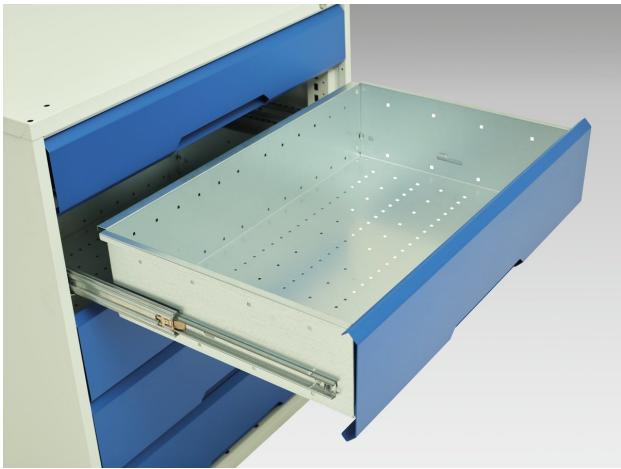

16925249. - verso drawer cabinet

Short Description

verso drawer cabinet with 7 drawers
WxDxH: 1050x550x1000mm

Product Images

Additional Information

| | |
|------------------------------|-----------------------|
| Width | 1050 |
| Depth | 550 |
| Height | 1000 |
| Customs tariff number | 94032080 |
| Product material | Sheet steel |
| Product surface | Powder coated |
| Drawer Load Capacity | 75 kg |
| Drawer height 1 | 100mm |
| Drawer 1 Internal Dimensions | 930mm x 430mm x 75mm |
| Drawer height 2 | 100mm |
| Drawer 2 Internal Dimensions | 930mm x 430mm x 75mm |
| Drawer height 3 | 125mm |
| Drawer 3 Internal Dimensions | 930mm x 430mm x 100mm |
| Drawer height 4 | 125mm |
| Drawer 4 Internal Dimensions | 930mm x 430mm x 100mm |
| Drawer height 5 | 125mm |
| Drawer 5 Internal Dimensions | 930mm x 430mm x 100mm |
| Drawer height 6 | 175mm |
| Drawer 6 Internal Dimensions | 930mm x 430mm x 150mm |
| Drawer height 7 | 175mm |
| Drawer 7 Internal Dimensions | 930mm x 430mm x 150mm |

Product Options

| | |
|---------|-----------------|
| Colour: | Anthracite grey |
| | Crimson red |
| | Gentian blue |
| | Light grey |